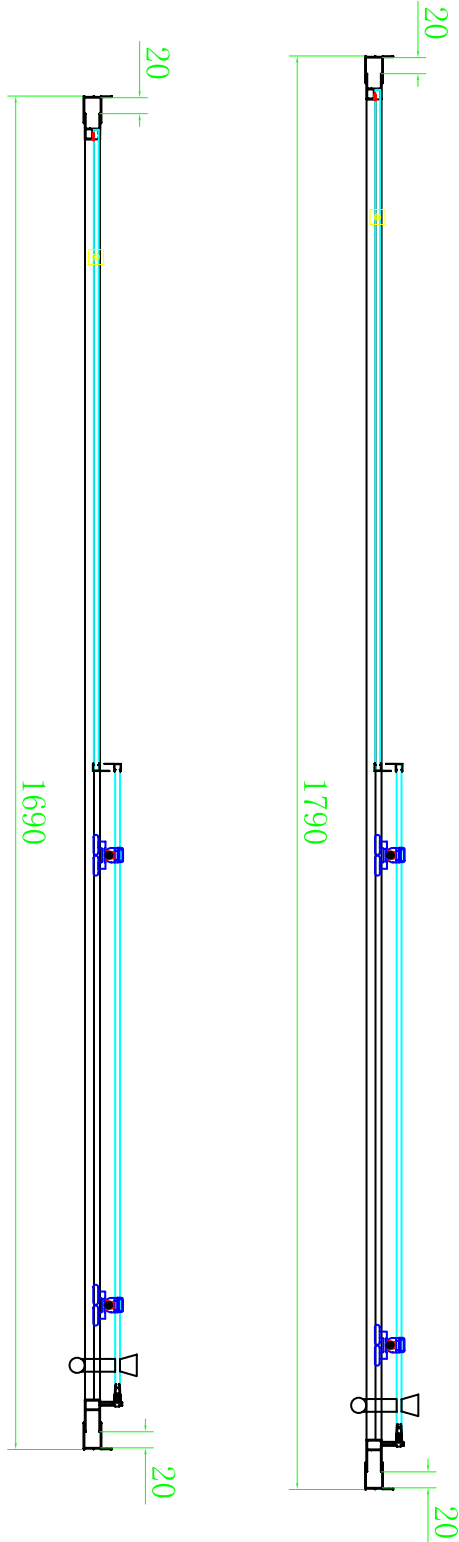

DATASHEET

Image

General Information

Product:	69.0035
Description:	Volente 1790x1475 Overbath Slider 6mm EC Glass
Website Link:	(Click Here)
Product Type:	Overbath Slider Screens
Brand:	Eastbrook Company
Colour:	Chrome Profiles
Material:	Tempered Glass
Height (mm):	1475mm
Width (mm):	1790mm
Length (mm):	60mm
Net Weight (kg):	37kg
Product Range:	Volente

Product Specifications

Warranty:	10 Year(s)
Door opening (mm):	740mm
Easy Clean glass:	Yes
Finish:	Polished
Frameless:	No
Glass Thickness (mm):	6mm
Glass type:	Clear Glass
Adjustment (mm):	1770-1790mm

Drawing