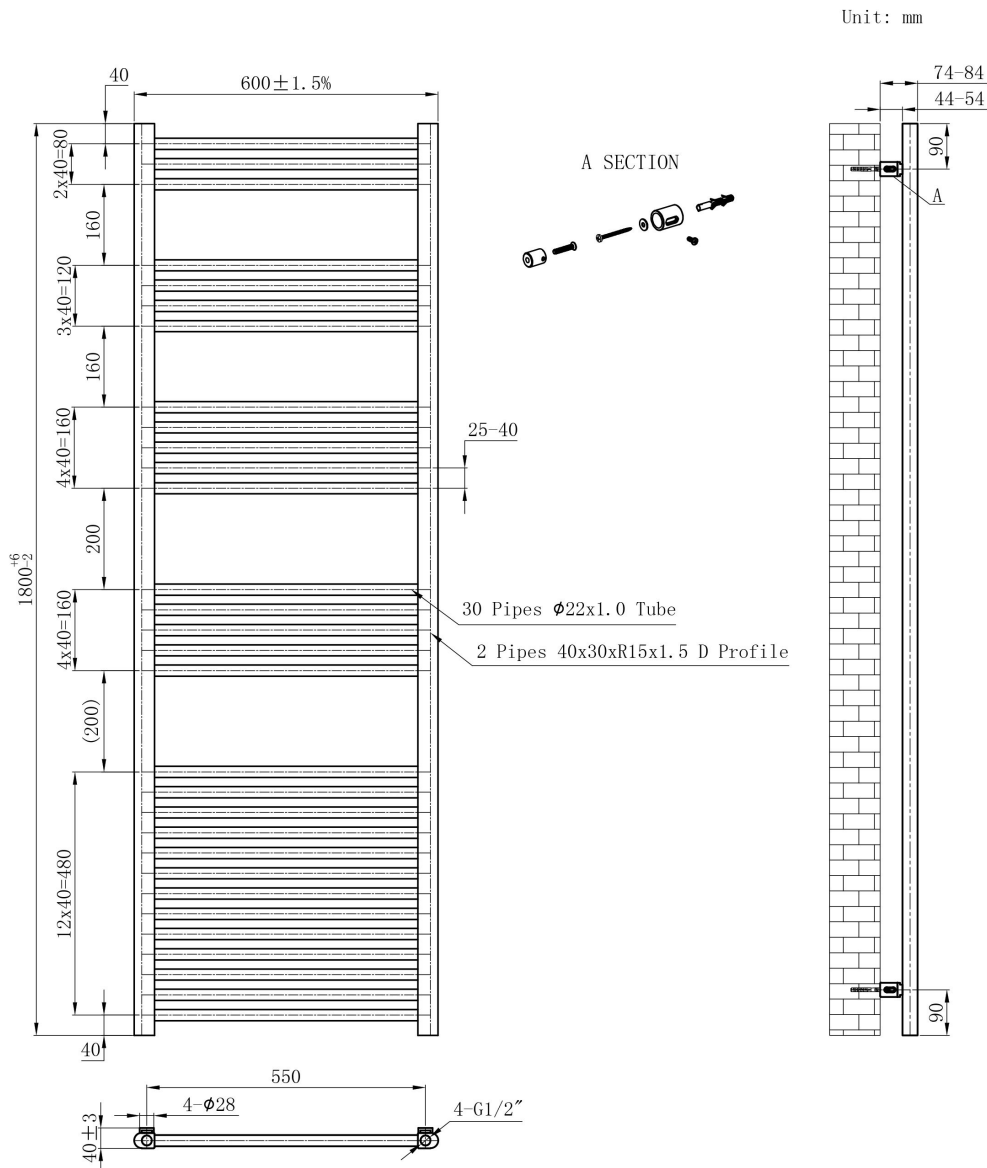

DATASHEET

Image

General Information

Product:	41.0864
Description:	Wendover Straight Multirail 1800 x 600
Website Link:	(Click Here)
Product Type:	Towel Rail
Brand:	Eastbrook Company
Colour:	Black Gold
Material:	Mild Steel
Height (mm):	1800mm
Width (mm):	600mm
Net Weight (kg):	13.3kg
Product Range:	Wendover

Product Specifications

Warranty:	5 Year(s)
Supplied with fixings:	Yes
Mounting:	Wall
BTU $\Delta T50^{\circ}\text{C}$:	2088
BTU $\Delta T60^{\circ}\text{C}$:	2672
Watts $\Delta T50^{\circ}\text{C}$:	612
Watts $\Delta T60^{\circ}\text{C}$:	783
Number of Horizontal Bars:	30
Element Compatibility:	Yes For more details on compatible elements refer to our brochure.

Drawing

Wendover Straight Black Gold 1800 x 600mm. Technical Drawing

Eastbrook 
Eastbrook Road, Gloucester GL4 3DB
Technical Helpline : 01452 317890
Mon - Fri / 8am - 5pm
Email : technical@eastbrookco.com