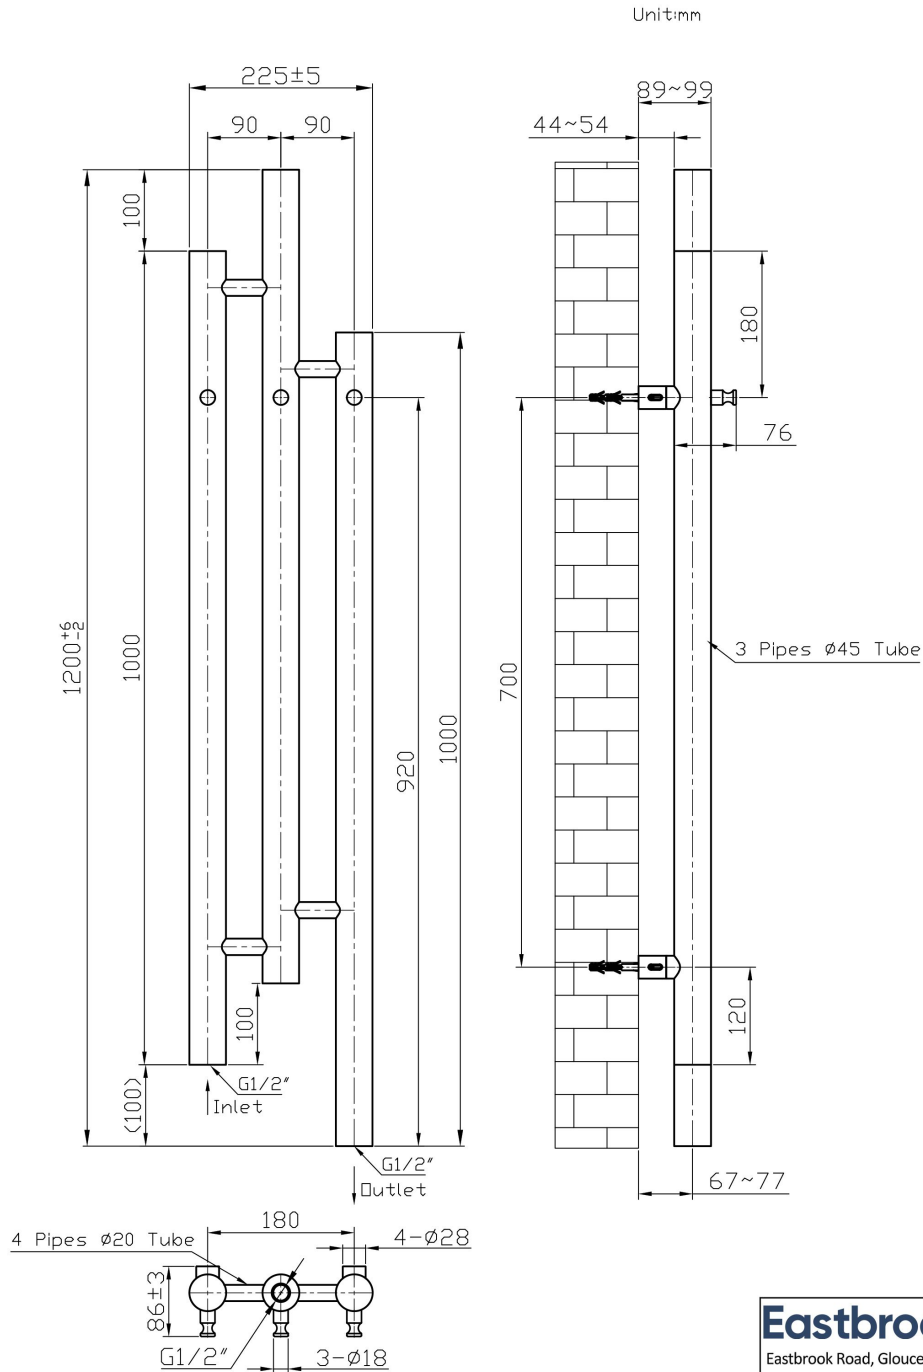

DATASHEET

Image

General Information

Product:	41.0718
Description:	Portchester 1200 x 225 Radiator
Website Link:	(Click Here)
Product Type:	Towel Rail
Brand:	Eastbrook Company
Colour:	Chrome
Material:	Mild Steel
Height (mm):	1200mm
Width (mm):	225mm
Net Weight (kg):	5.35kg
Product Range:	Portchester

Product Specifications

Warranty:	5 Year(s)
Supplied with fixings:	Yes
Orientation:	Vertical
BTU $\Delta T50^{\circ}\text{C}$:	584
BTU $\Delta T60^{\circ}\text{C}$:	747
Watts $\Delta T50^{\circ}\text{C}$:	172
Watts $\Delta T60^{\circ}\text{C}$:	219

Drawing

Portchester Designer Radiator 1200x225mm. Technical Drawing

Eastbrook 
Eastbrook Road, Gloucester GL4 3DB
Technical Helpline : 01452 317890
Mon - Fri / 8am - 5pm
Email : technical@eastbrookco.com