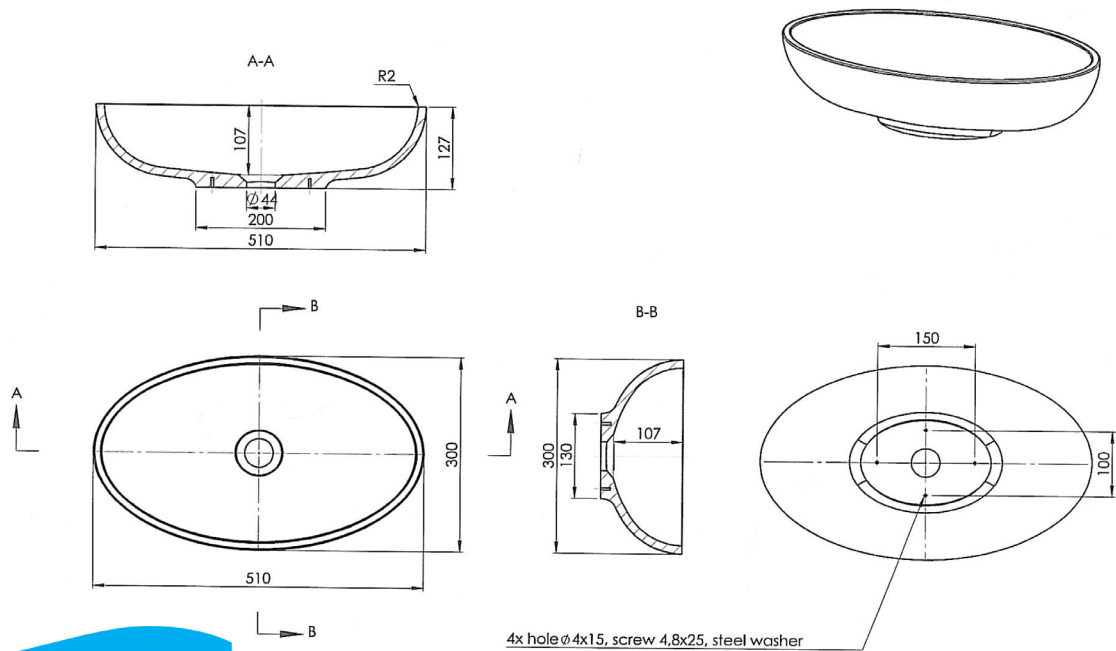

DATASHEET

Image

General Information

Product:	51.031
Description:	Pricilla sit on basin 510x300
Website Link:	(Click Here)
Product Type:	Sit On Basin
Brand:	Eastbrook Company
Colour:	White
Material:	Cast Marble
Height (mm):	127mm
Width (mm):	510mm
Length (mm):	300mm
Net Weight (kg):	5.9kg
Product Range:	Pricilla

Product Specifications

Warranty:	2 Year(s)
Finish:	Gloss
Supplied with fixings:	No
Overflow present:	No
Compatible Tap Types:	Wall or deck mounted
Pre-drilled tap holes:	No
Number of Tap holes:	0

Drawing