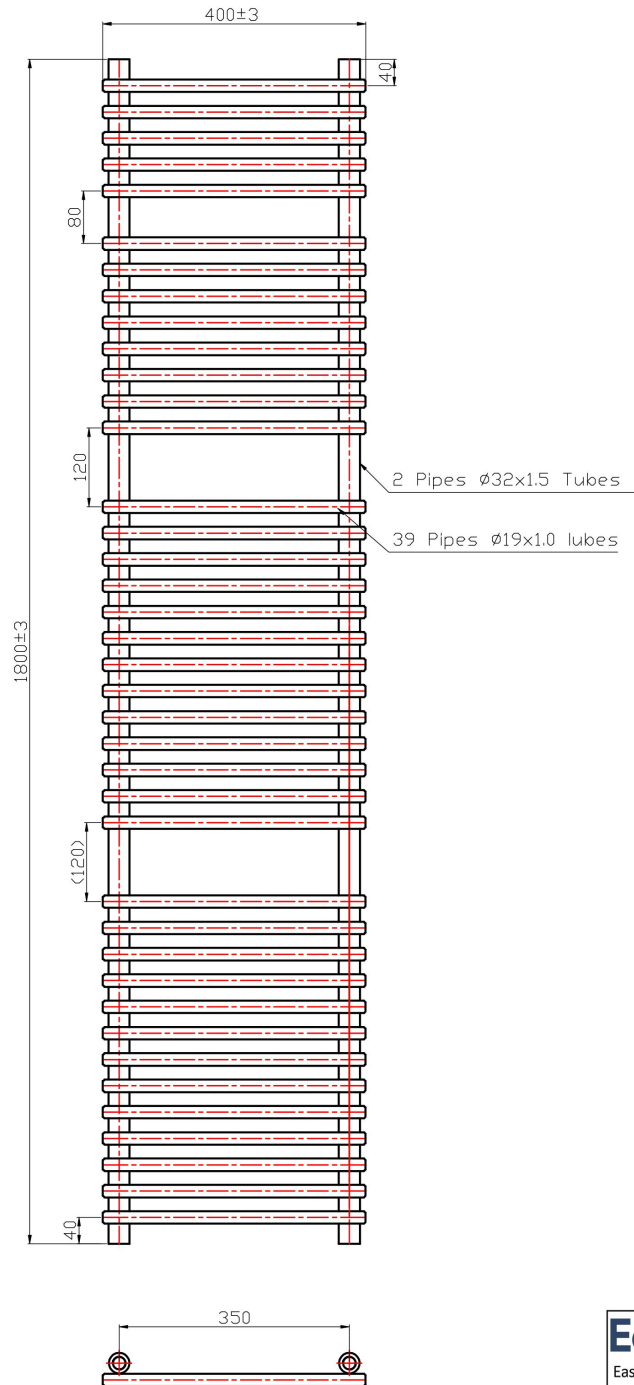

DATASHEET

Image

General Information

Product:	41.0165
Description:	Tube on Tube 1800x400
Website Link:	(Click Here)
Product Type:	Towel Rail
Brand:	Eastbrook Company
Colour:	Chrome
Material:	Mild Steel
Height (mm):	1800mm
Width (mm):	400mm
Net Weight (kg):	10.1kg
Product Range:	Biava Tube on Tube

Product Specifications

Warranty:	5 Year(s)
Supplied with fixings:	Yes
BTU $\Delta T50^{\circ}\text{C}$:	1753
BTU $\Delta T60^{\circ}\text{C}$:	2186
Watts $\Delta T50^{\circ}\text{C}$:	514
Watts $\Delta T60^{\circ}\text{C}$:	641

Drawing

Biava Tube on Tube Towel Rail 1800 x 400mm. Technical Drawing

Eastbrook 
Eastbrook Road, Gloucester GL4 3DB
Technical Helpline : 01452 317890
Mon - Fri / 8am - 5pm
Email : technical@eastbrookco.com