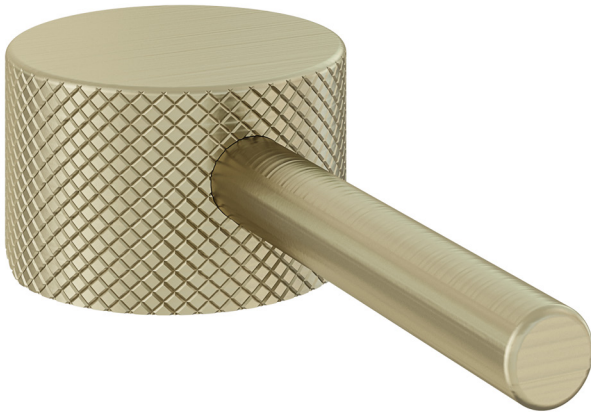

### Image

### General Information

Product:	98.2016
Description:	Meriden FULL knurling brass single handle with round lever for Basin Mono Mixer Tap
Website Link:	<a href="#">(Click Here)</a>
Product Type:	Tap Handle
Brand:	Eastbrook Company
Colour:	Brushed Brass
Material:	Brass
Height (mm):	26.2mm
Width (mm):	42mm
Length (mm):	106mm
Net Weight (kg) (kg):	0.105kg
Product Range:	Meriden