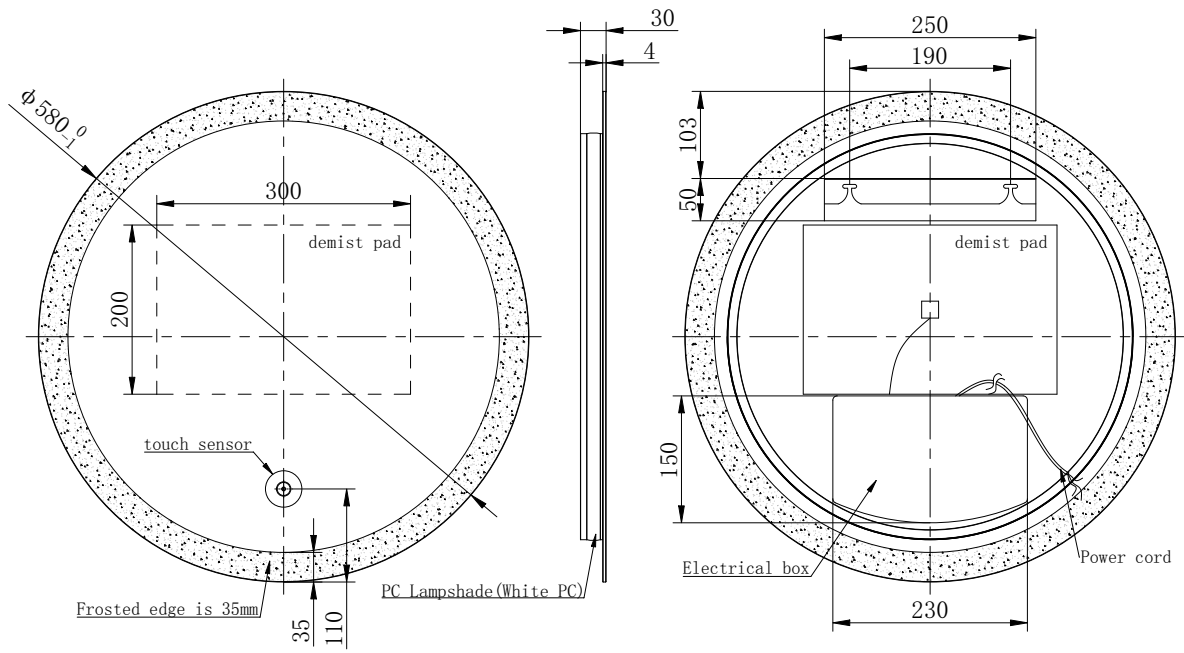

DATASHEET

Image

General Information

Product:	40.0036
Description:	Ellera 580 x 40 Circular LED Mirror
Website Link:	(Click Here)
Product Type:	LED Mirror
Brand:	Eastbrook Company
Colour:	White LED
Material:	Glass/Wood
Height (mm):	580mm
Width (mm):	580mm
Length (mm):	40mm
Net Weight (kg):	6.4kg
Product Range:	Ellera

Product Specifications

Warranty:	2 Year(s)
Shape:	Round
Supplied with fixings:	Yes
Mounting:	Wall

Drawing

front view (vertical)

back view (vertical)