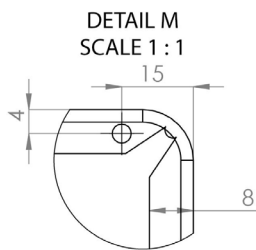

DATASHEET

Image

General Information

Product:	25.5049
Description:	Flat Cover Plate 600 x 1600
Website Link:	(Click Here)
Product Type:	Cover Plate
Brand:	Eastbrook Company
Colour:	Gloss White
Material:	Mild Steel
Height (mm):	600mm
Width (mm):	1600mm
Length (mm):	5mm
Net Weight (kg):	7.93kg
Product Range:	Compact Panel

Product Specifications

Warranty:	10 Year(s)
Supplied with fixings:	Yes

Drawing

Flat Cover Plate Technical Drawing

H
300mm.....600mm
W
400mm.....2000mm

Eastbrook 
Eastbrook Road, Gloucester GL4 3DB
Technical Helpline : 01452 317890
Mon - Fri / 8am - 5pm
Email : technical@eastbrookco.com