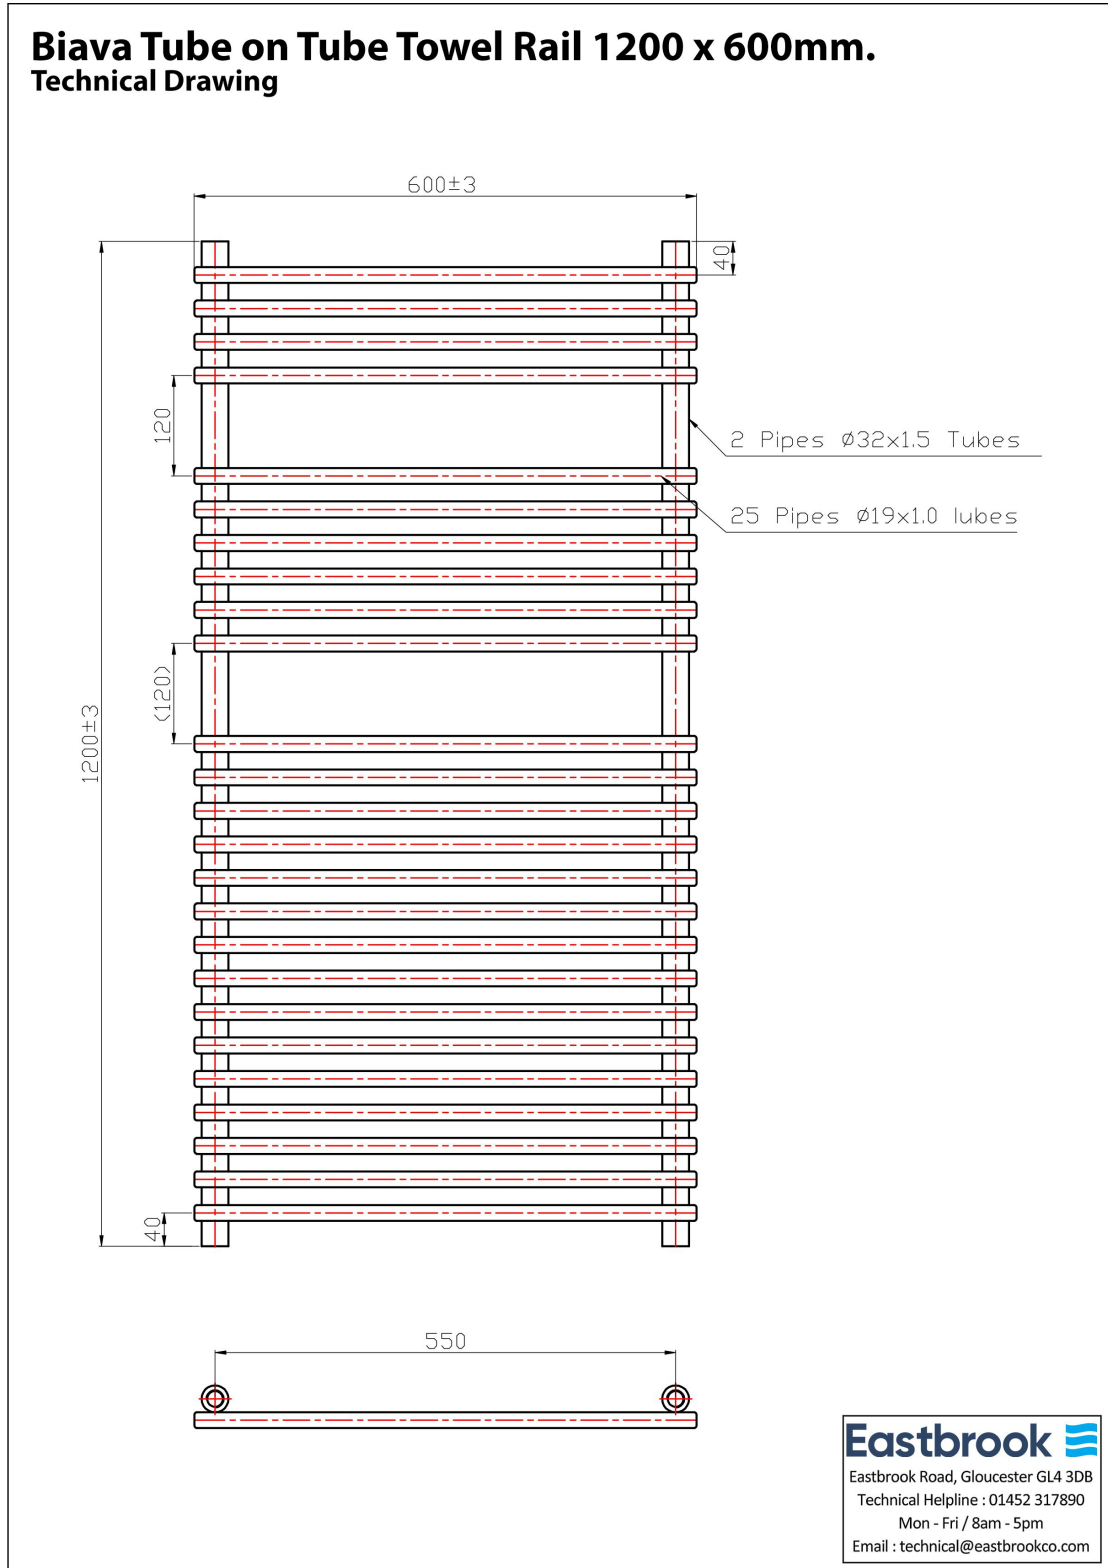

DATASHEET

Image

General Information

Product:	41.0170
Description:	Tube on Tube 1200x600
Website Link:	(Click Here)
Product Type:	Towel Rail
Brand:	Eastbrook Company
Colour:	Chrome
Material:	Mild Steel
Height (mm):	1200mm
Width (mm):	600mm
Net Weight (kg):	8.61kg
Product Range:	Biava Tube on Tube

Drawing

Biava Tube on Tube Towel Rail 1200 x 600mm. Technical Drawing

Eastbrook 
Eastbrook Road, Gloucester GL4 3DB
Technical Helpline : 01452 317890
Mon - Fri / 8am - 5pm
Email : technical@eastbrookco.com