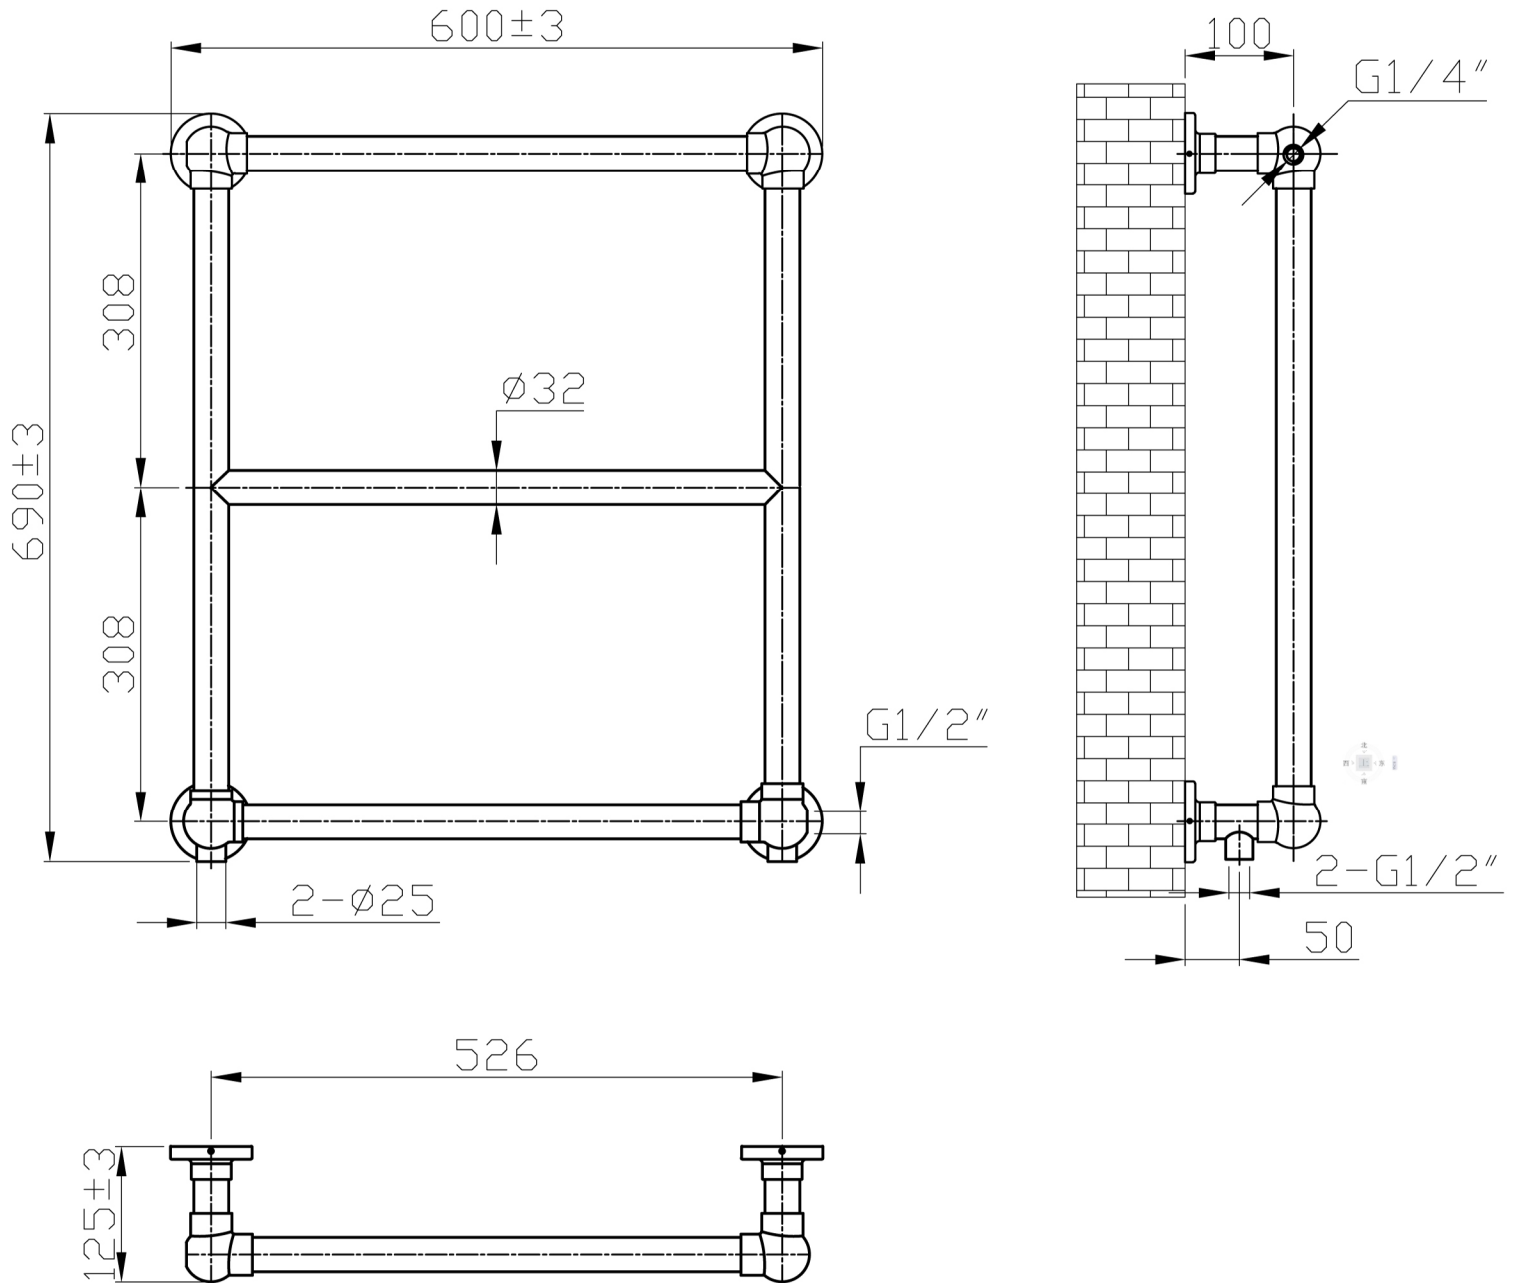

41.1005 Stour technical drawing

Unit: mm

Tappings : 526mm.
 Tappings from wall : 50mm.
 Distance from wall : 125mm.

This product should be fitted by a fully qualified installer.

Eastbrook Road, Gloucester GL4 3DB
 Technical Helpline : 01452 317890
 Mon - Fri / 8am - 5pm
 Email : technical@eastbrookco.com