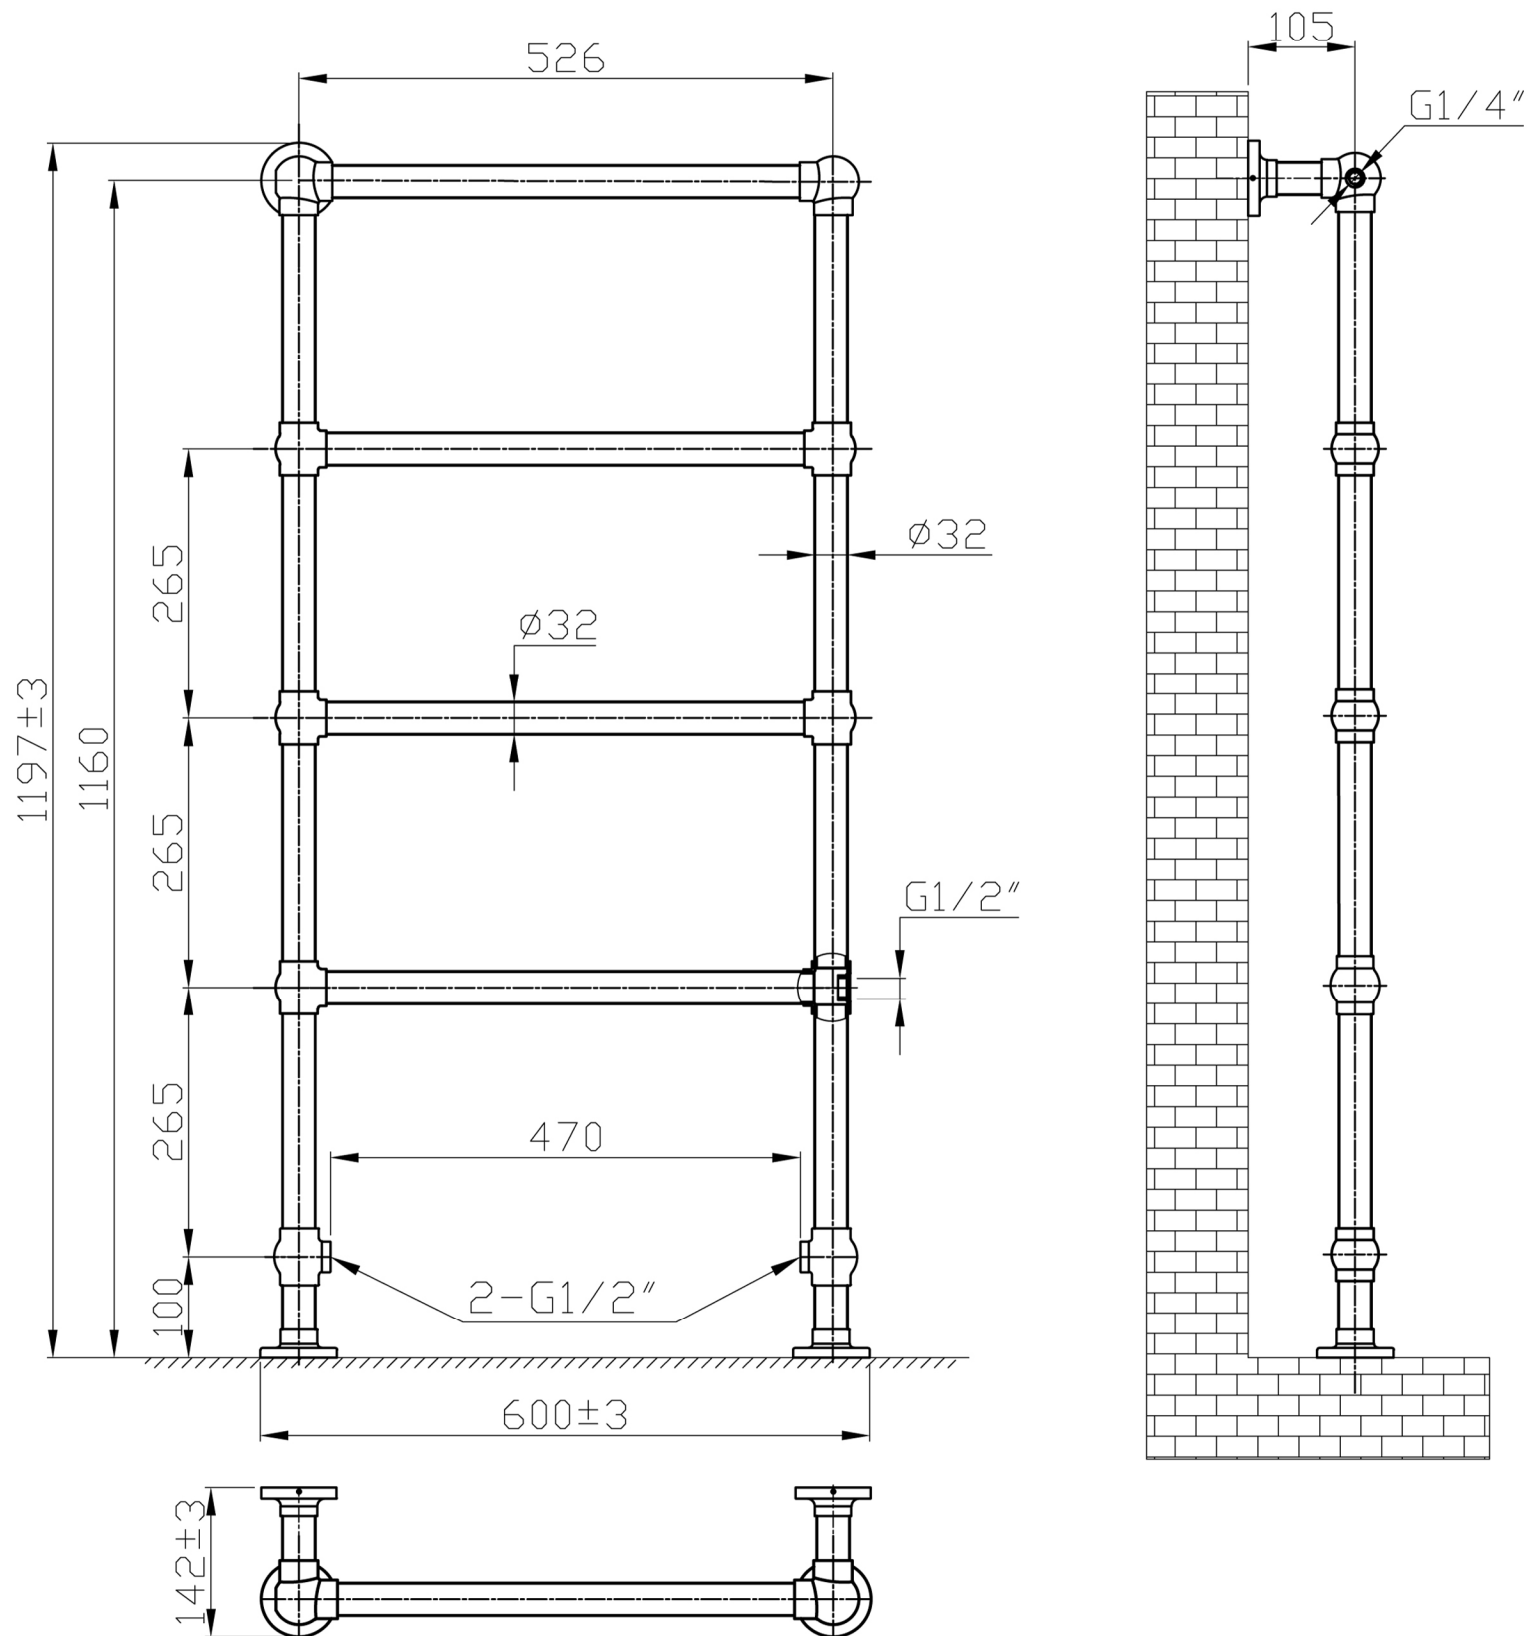

# 41.1015 Windrush technical drawing

Unit: mm

Tappings : 470mm.  
 Tappings from wall : 105mm.  
 Distance from wall : 142mm.

**This product should be fitted by a fully qualified installer.**

Eastbrook Road, Gloucester GL4 3DB  
 Technical Helpline : 01452 317890  
 Mon - Fri / 8am - 5pm  
 Email : [technical@eastbrookco.com](mailto:technical@eastbrookco.com)