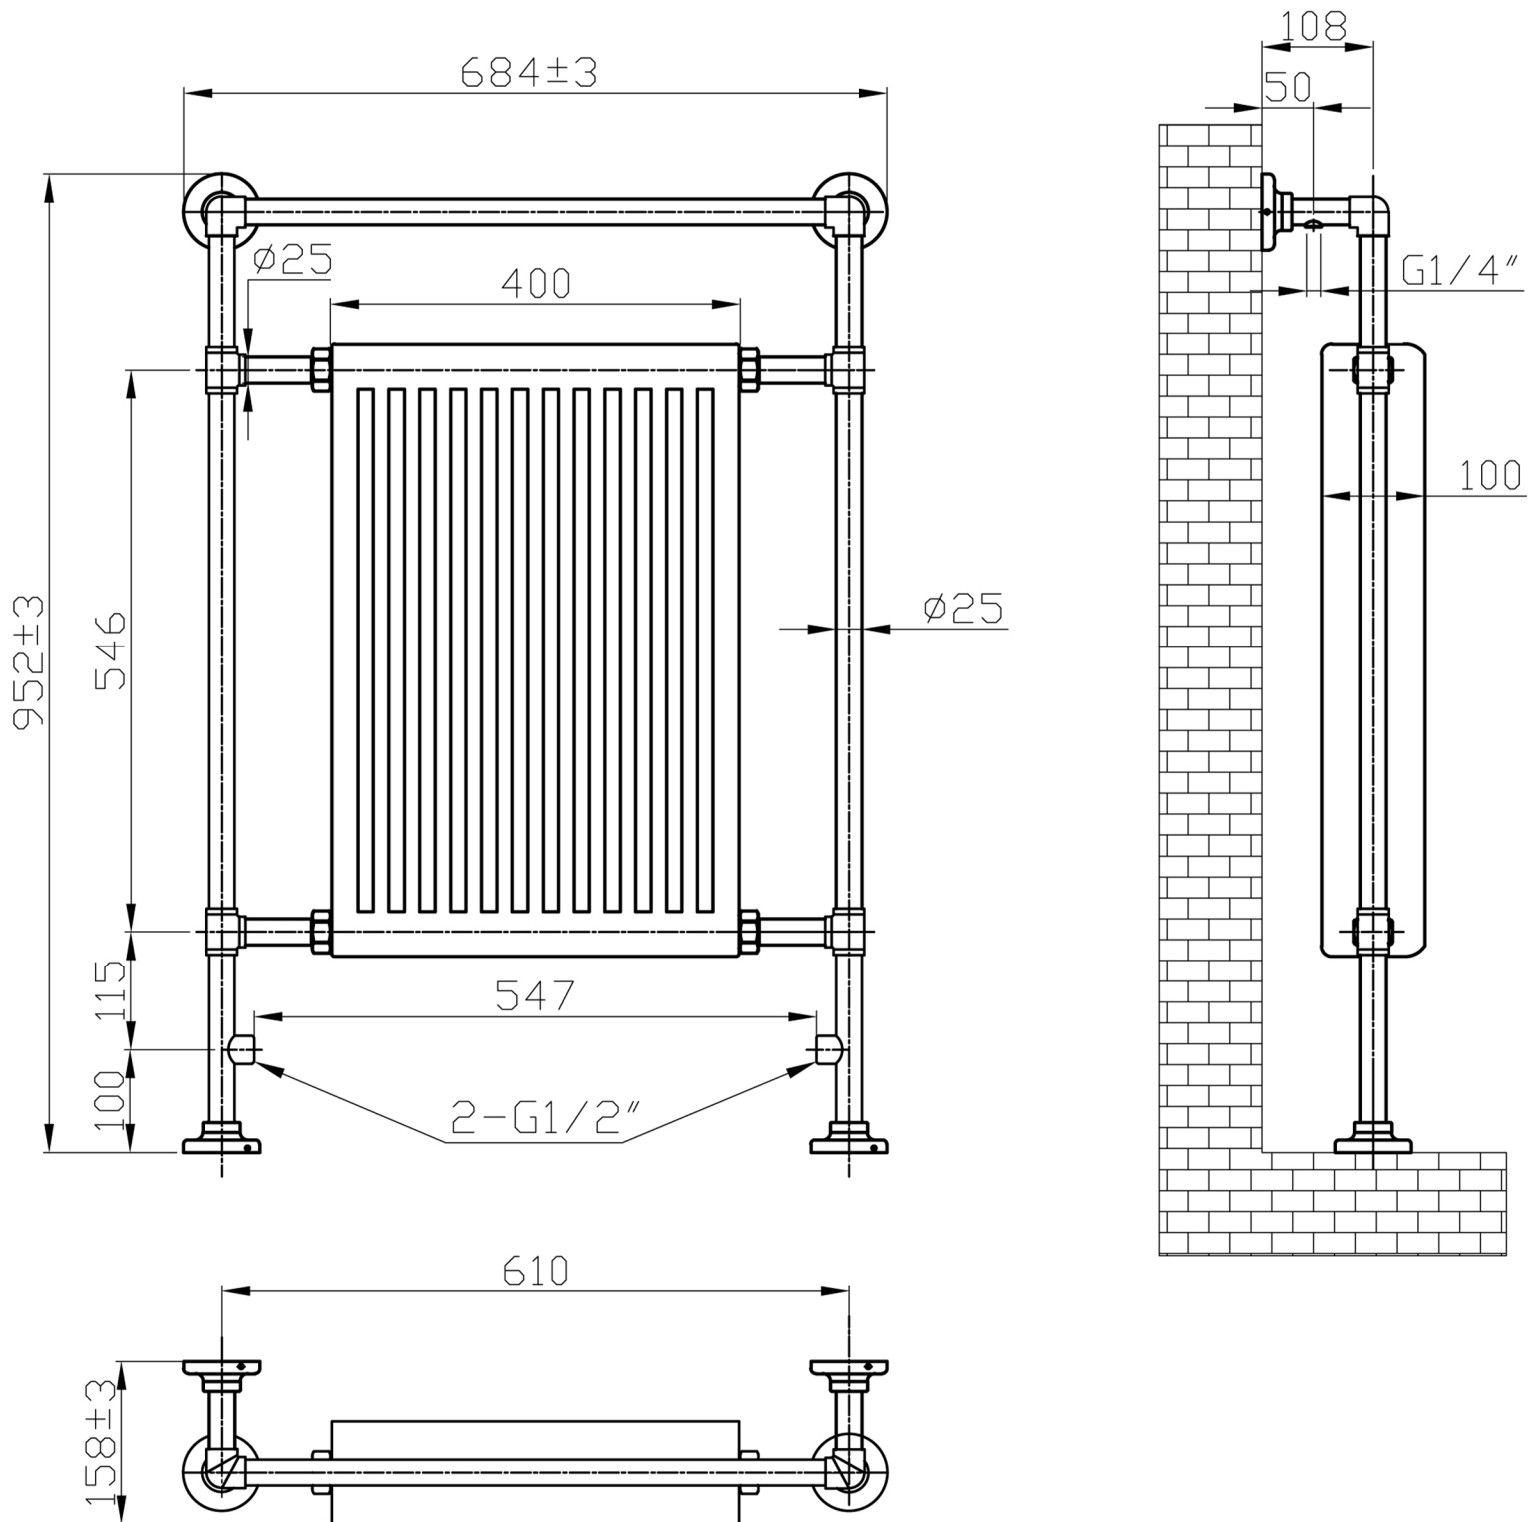

41.1011 Twyver technical drawing

Unit: mm

Tappings : 547mm.
Tappings from wall : 108mm.
Distance from wall : 158mm.

This product should be fitted by a fully qualified installer.

Eastbrook Road, Gloucester GL4 3DB
 Technical Helpline : 01452 317890
 Mon - Fri / 8am - 5pm
 Email : technical@eastbrookco.com