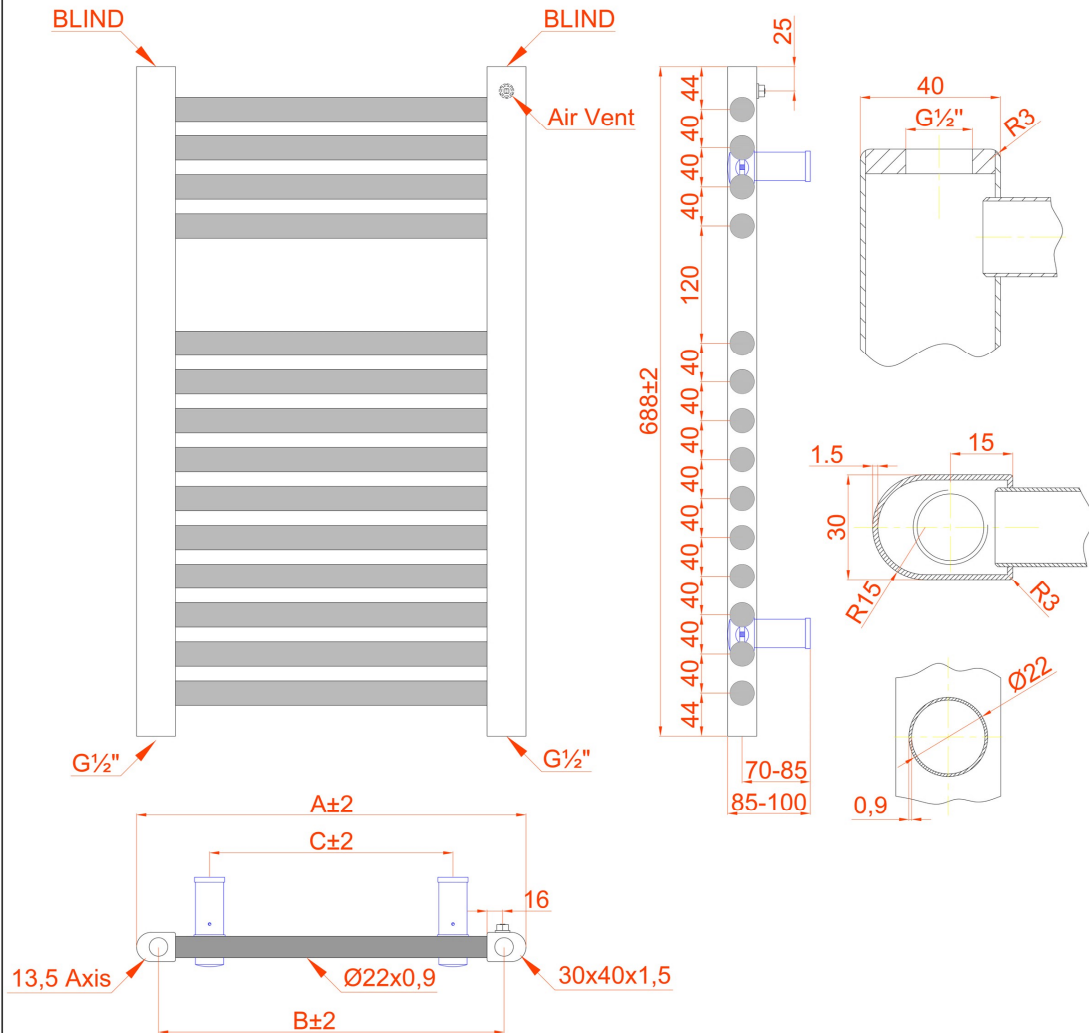

DATASHEET

Image

General Information

Product:	61.0097
Description:	Biava Multirail HV Straight 688 x 750mm
Website Link:	(Click Here)
Product Type:	Towel Rail
Brand:	Eastbrook Company
Colour:	Matt Anthracite
Material:	Mild Steel
Height (mm):	688mm
Width (mm):	750mm
Net Weight (kg):	6.28kg
Product Range:	Biava Multirail HV

Product Specifications

Warranty:	5 Year(s)
Supplied with fixings:	Yes
BTU $\Delta T50^{\circ}\text{C}$:	1504
BTU $\Delta T60^{\circ}\text{C}$:	1896
Watts $\Delta T50^{\circ}\text{C}$:	441
Watts $\Delta T60^{\circ}\text{C}$:	556

Drawing

A±2	B±2	C±2
400mm	350mm	250mm
450mm	400mm	300mm
500mm	450mm	350mm
600mm	550mm	450mm

Eastbrook 
 Eastbrook Road, Gloucester GL4 3DB
 Technical Helpline : 01452 317890
 Mon - Fri / 8am - 5pm
 Email : technical@eastbrookco.com