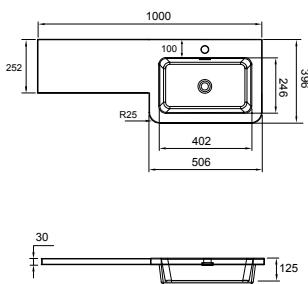

DATASHEET

Image

General Information

Product:	37.2075
Description:	Chaddesley 100cm Polymarble Basin Top RH
Product Type:	Combination Unit Basin Top
Brand:	Eastbrook Company
Colour:	White
Height (mm):	125mm
Width (mm):	1000mm
Length (mm):	396mm
Net Weight (kg) (kg):	12kg
Product Range:	Chaddesley

Product Specifications

Warranty:	2 Year(s)
Compatible Tap Types:	Deck Mounted

Drawing

Chaddesley 100cm Polymarble Basin Top RH (37.2075)

37.2075 RH