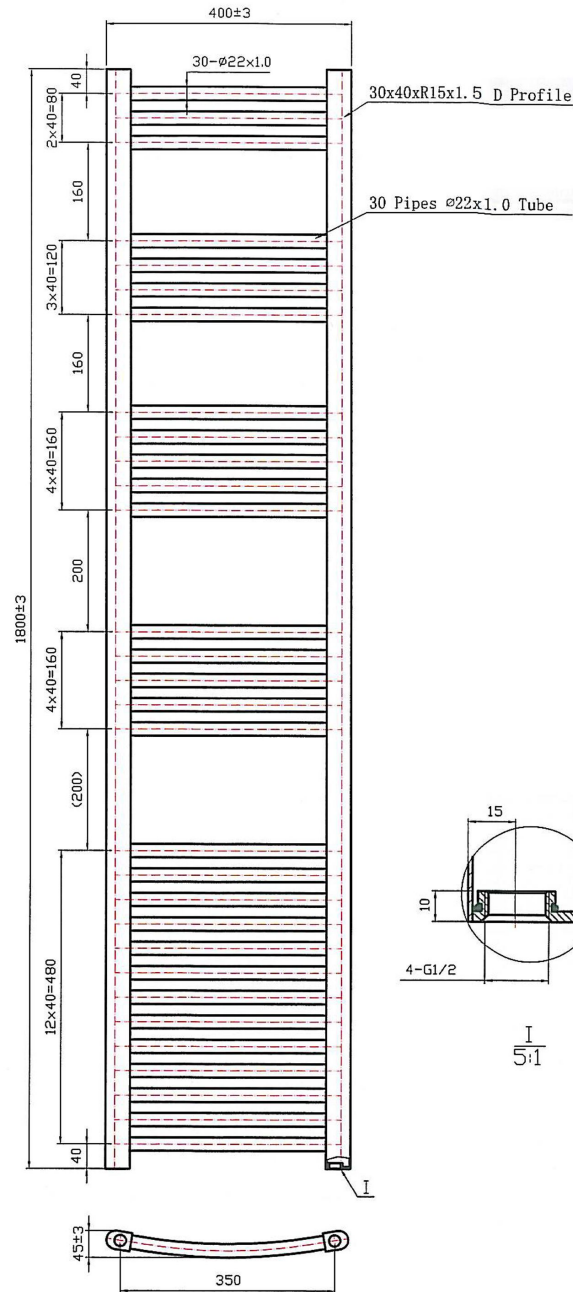

DATASHEET

Image

General Information

Product:	41.0055
Description:	Wendover Curved Multirail 1800 x 400
Website Link:	(Click Here)
Product Type:	Towel Rail
Brand:	Eastbrook Company
Colour:	Chrome
Material:	Mild Steel
Height (mm):	1800mm
Width (mm):	400mm
Net Weight (kg):	10.86kg
Product Range:	Wendover

Product Specifications

Warranty:	5 Year(s)
Supplied with fixings:	Yes
Orientation:	Portrait
BTU $\Delta T50^{\circ}\text{C}$:	1527
BTU $\Delta T60^{\circ}\text{C}$:	1955
Watts $\Delta T50^{\circ}\text{C}$:	448
Watts $\Delta T60^{\circ}\text{C}$:	573

Drawing

Wendover Curved 1800 x 400mm. Technical Drawing

1800*400 30 pipes Curved

Eastbrook 
Eastbrook Road, Gloucester GL4 3DB
Technical Helpline : 01452 317890
Mon - Fri / 8am - 5pm
Email : technical@eastbrookco.com