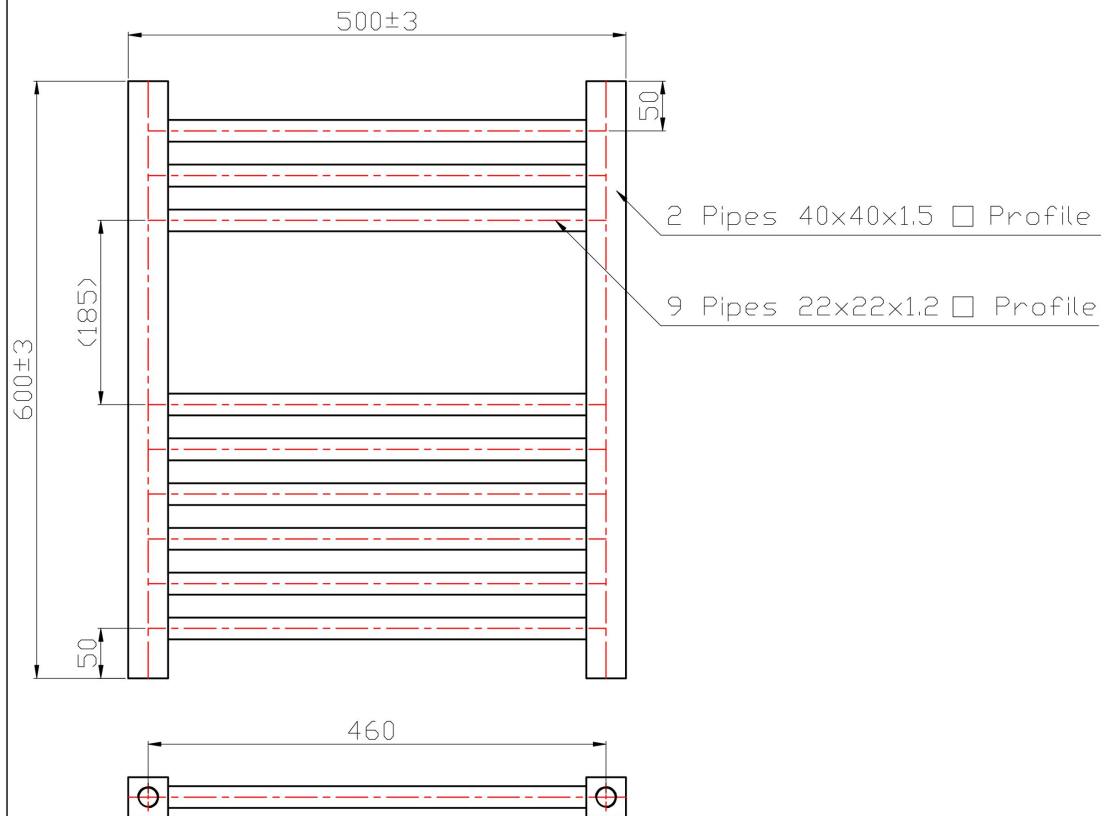

### General Information

Product:	41.0112
Description:	Biava Square 600x500
Website Link:	<a href="#">(Click Here)</a>
Product Type:	Towel Rail
Brand:	Eastbrook Company
Colour:	Chrome
Material:	Mild Steel
Height (mm):	600mm
Width (mm):	500mm
Net Weight (kg):	5.13kg
Product Range:	Biava Square

## Drawing

### Biava Square Towel Rail 600 x 500mm. Technical Drawing

**Eastbrook**   
Eastbrook Road, Gloucester GL4 3DB  
Technical Helpline : 01452 317890  
Mon - Fri / 8am - 5pm  
Email : [technical@eastbrookco.com](mailto:technical@eastbrookco.com)