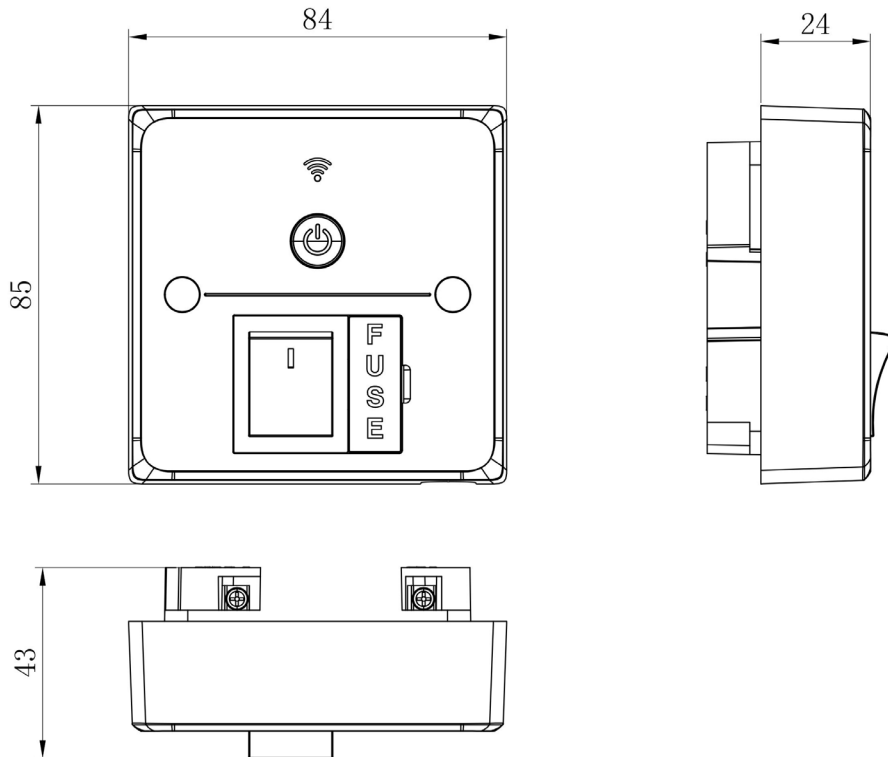

Drawing

Wi-Fi On Off Spur Switch Technical Drawing

Eastbrook
Eastbrook Road, Gloucester GL4 3DB
Technical Helpline : 01452 317890
Mon - Fri / 8am - 5pm
Email : technical@eastbrookco.com