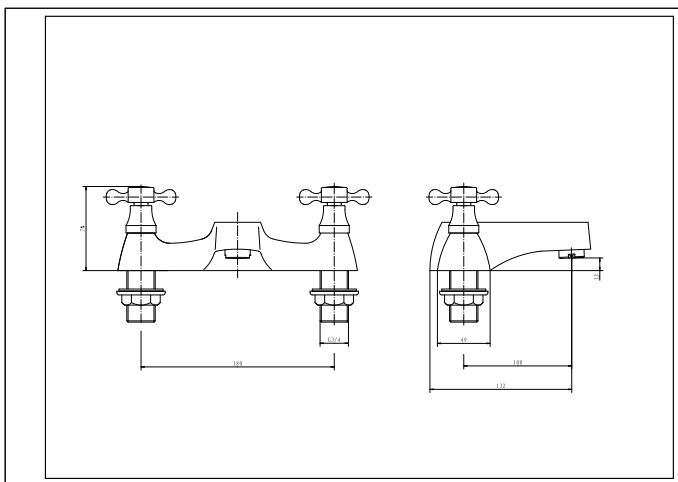

DATASHEET

Image

Drawing

General Information

Product:	79.0028
Description:	Stenhouse Bath Filler
Website Link:	(Click Here)
Product Type:	Bath Taps
Brand:	Eastbrook Company
Colour:	Chrome
Material:	Solid Brass
Height (mm):	78mm
Width (mm):	146mm
Length (mm):	223mm
Net Weight (kg) (kg):	1.64kg
Product Range:	Stenhouse

Product Specifications

Warranty:	5 Year(s)
Finish:	Polished
Mounting:	Deck
Flow rate Litres/Min (1.0 bar):	31.4
Flow rate Litres/Min (2.0 bar):	41.5
Flow rate Litres/Min (3.0 bar):	52
Minimum Bar Pressure re-	0.2