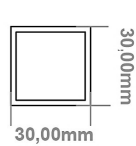

DATASHEET

Image

General Information

Product:	89.1348
Description:	Platani 1150 x 500mm Towel Rail
Website Link:	(Click Here)
Product Type:	Towel Rail
Brand:	Eastbrook Company
Colour:	Matt Black
Material:	Mild Steel
Height (mm):	1150mm
Width (mm):	500mm
Net Weight (kg):	9.4kg
Product Range:	Platani

Drawing

Platani 1150 x 500mm. Technical Drawing

A SECTION

B SECTION

Eastbrook 
Eastbrook Road, Gloucester GL4 3DB
Technical Helpline : 01452 317890
Mon - Fri / 8am - 5pm
Email : technical@eastbrookco.com