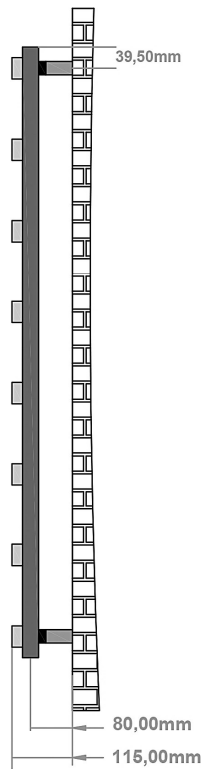

DATASHEET

Image

General Information

Product:	89.1348
Description:	Platani 1150 x 500mm Towel Rail
Website Link:	(Click Here)
Product Type:	Towel Rail
Brand:	Eastbrook Company
Colour:	Matt Black
Material:	Mild Steel
Height (mm):	1150mm
Width (mm):	500mm
Net Weight (kg):	9.4kg
Product Range:	Platani

Product Specifications

Warranty:	5 Year(s)
Supplied with fixings:	Yes
BTU $\Delta T50^{\circ}\text{C}$:	1245
BTU $\Delta T60^{\circ}\text{C}$:	1594
Watts $\Delta T50^{\circ}\text{C}$:	365
Watts $\Delta T60^{\circ}\text{C}$:	467

Drawing

Platani 1150 x 500mm. Technical Drawing

A SECTION

B SECTION

Eastbrook 
Eastbrook Road, Gloucester GL4 3DB
Technical Helpline : 01452 317890
Mon - Fri / 8am - 5pm
Email : technical@eastbrookco.com