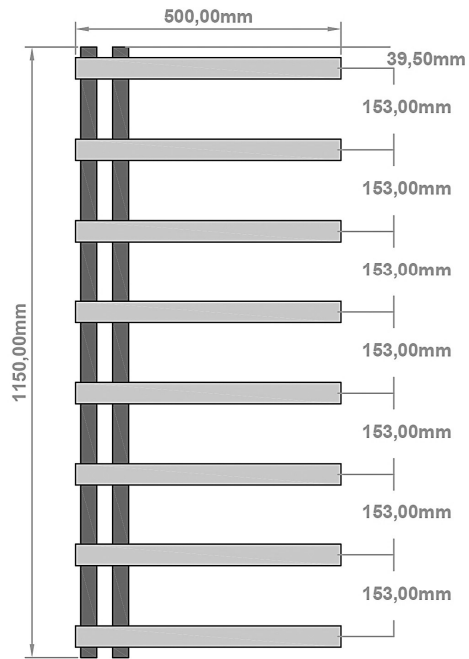

DATASHEET

Image

General Information

Product:	89.1348
Description:	Platani 1150 x 500mm Towel Rail
Website Link:	(Click Here)
Product Type:	Towel Rail
Brand:	Eastbrook Company
Colour:	Matt Black
Material:	Mild Steel
Height (mm):	1150mm
Width (mm):	500mm
Net Weight (kg):	9.4kg
Product Range:	Platani

Product Specifications

Warranty:	5 Year(s)
Supplied with fixings:	Yes
BTU $\Delta T50^{\circ}\text{C}$:	1245
BTU $\Delta T60^{\circ}\text{C}$:	1594
Watts $\Delta T50^{\circ}\text{C}$:	365
Watts $\Delta T60^{\circ}\text{C}$:	467

Drawing

Platani 1150 x 500mm. Technical Drawing

A SECTION

B SECTION

Eastbrook 
Eastbrook Road, Gloucester GL4 3DB
Technical Helpline : 01452 317890
Mon - Fri / 8am - 5pm
Email : technical@eastbrookco.com