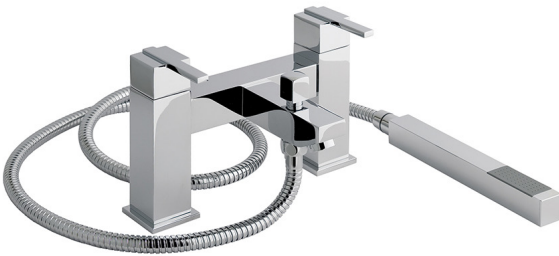

DATASHEET

Image

General Information

Product:	79.0070
Description:	Prado 600 BSM (inc Kit)
Website Link:	(Click Here)
Product Type:	Clearance BSM
Brand:	Eastbrook Company
Colour:	Chrome
Material:	Solid Brass
Height (mm):	158mm
Width (mm):	146mm
Length (mm):	229mm
Net Weight (kg) (kg):	3.44kg
Product Range:	Prado 600

Product Specifications

Warranty:	5 Year(s)
Finish:	Polished
Mounting:	Deck
Flow rate Litres/Min (1.0 bar):	13.6
Flow rate Litres/Min (2.0 bar):	19.7
Flow rate Litres/Min (3.0 bar):	24
Minimum Bar Pressure re-	0.2