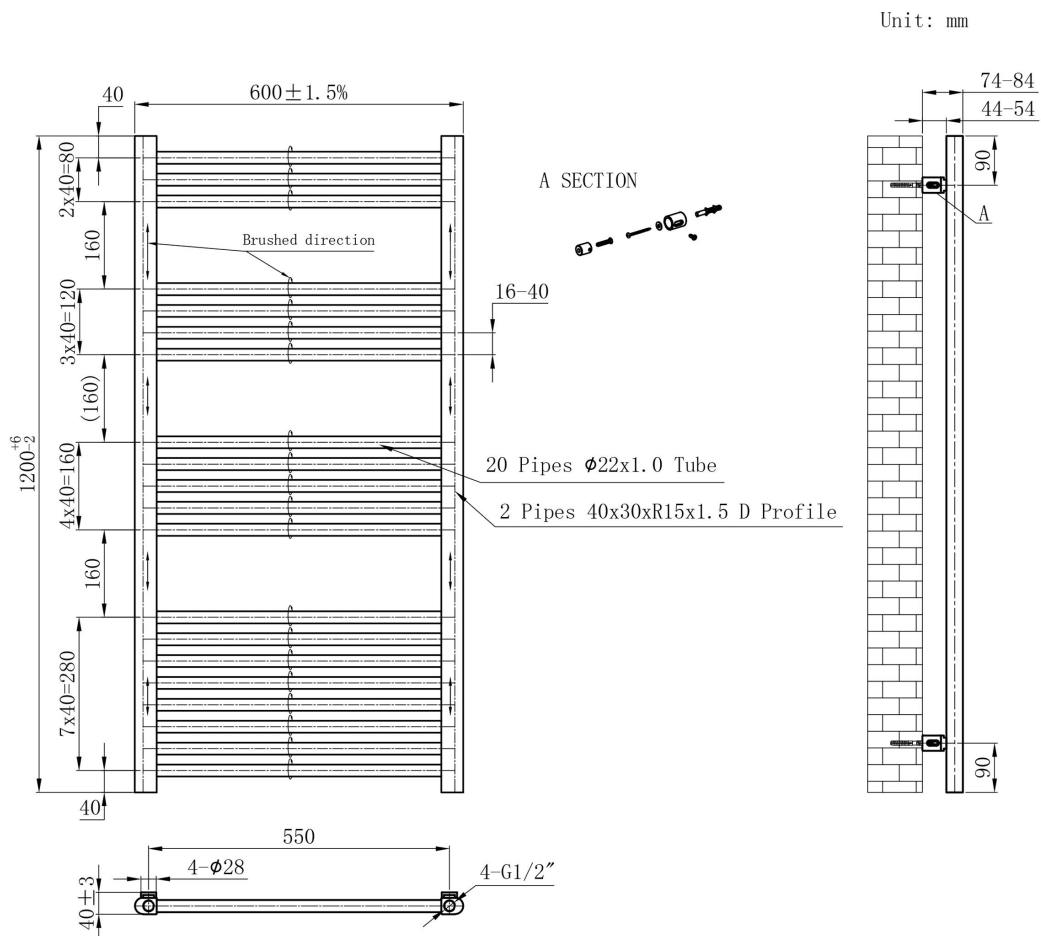

DATASHEET

Image

General Information

Product:	41.0870
Description:	Wendover Straight Multirail 1200 x 600
Website Link:	(Click Here)
Product Type:	Towel Rail
Brand:	Eastbrook Company
Colour:	Brushed Gunmetal
Material:	Mild Steel
Height (mm):	1200mm
Width (mm):	600mm
Net Weight (kg):	8.97kg
Product Range:	Wendover

Product Specifications

Warranty:	5 Year(s)
Supplied with fixings:	Yes
Mounting:	Wall
BTU $\Delta T50^{\circ}\text{C}$:	1412
BTU $\Delta T60^{\circ}\text{C}$:	1791
Watts $\Delta T50^{\circ}\text{C}$:	414
Watts $\Delta T60^{\circ}\text{C}$:	525
Number of Horizontal Bars:	20
Element Compatibility:	Yes For more details on compatible elements refer to our brochure.

Drawing

Wendover Straight Brushed Bronze 1200 x 600mm. Technical Drawing

Eastbrook 
Eastbrook Road, Gloucester GL4 3DB
Technical Helpline : 01452 317890
Mon - Fri / 8am - 5pm
Email : technical@eastbrookco.com