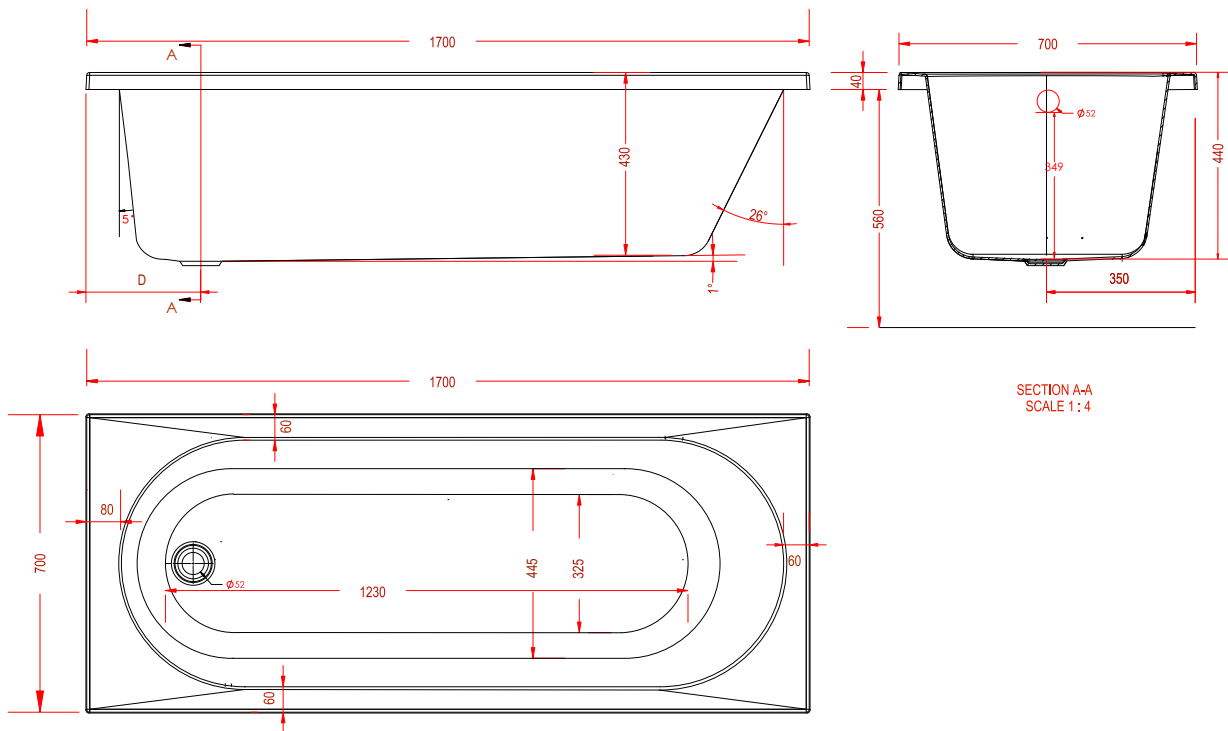

### Image

### General Information

Product:	42.1153
Description:	Biscay Straight Edge SE 1700x700 Beauforte
Website Link:	<a href="#">(Click Here)</a>
Product Type:	Single Ended Bath
Brand:	Eastbrook Company
Colour:	White
Material:	Extra strong reinforced acrylic
Height (mm):	440mm
Width (mm):	700mm
Length (mm):	1700mm
Net Weight (kg):	29kg
Product Range:	Biscay

### Product Specifications

Warranty:	30 Year(s)
Water Capacity:	222L
Number of grips Supported:	0
Bath Panel Height (mm):	560mm
Compatible Tap Types:	Wall or deck mounted
Pre-drilled tap holes:	No

## Drawing

SECTION A-A  
SCALE 1:4

BISCAY SE 1700x700x440