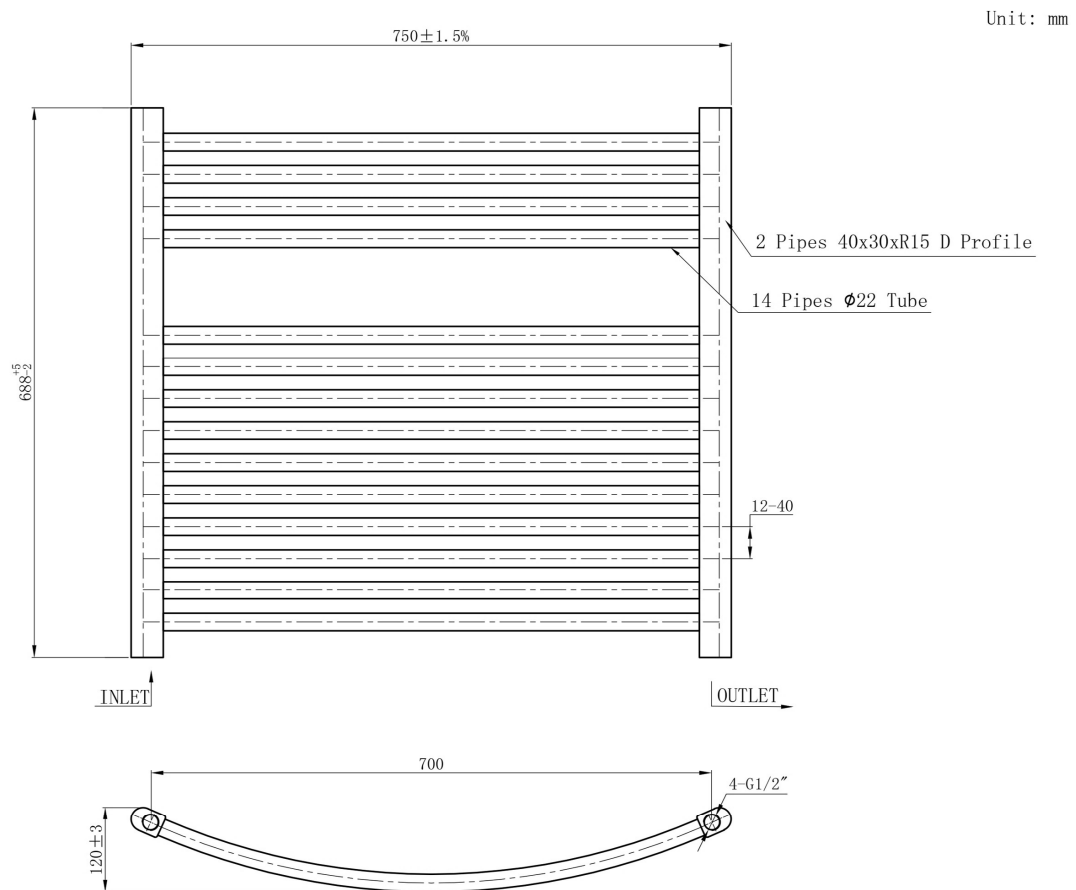

DATASHEET

Image

General Information

Product:	41.0301
Description:	Curved Biava Multirail 688 x 750
Website Link:	(Click Here)
Product Type:	Towel Rail
Brand:	Eastbrook Company
Colour:	Gloss White
Material:	Mild Steel
Height (mm):	688mm
Width (mm):	750mm
Net Weight (kg):	7.09kg
Product Range:	Biava Multirail

Product Specifications

Warranty:	5 Year(s)
Supplied with fixings:	Yes
BTU $\Delta T50^{\circ}\text{C}$:	1426
BTU $\Delta T60^{\circ}\text{C}$:	1825
Watts $\Delta T50^{\circ}\text{C}$:	418
Watts $\Delta T60^{\circ}\text{C}$:	535

Drawing

Biava Multirail Curved 688 x 750mm. Technical Drawing

Eastbrook 
Eastbrook Road, Gloucester GL4 3DB
Technical Helpline : 01452 317890
Mon - Fri / 8am - 5pm
Email : technical@eastbrookco.com