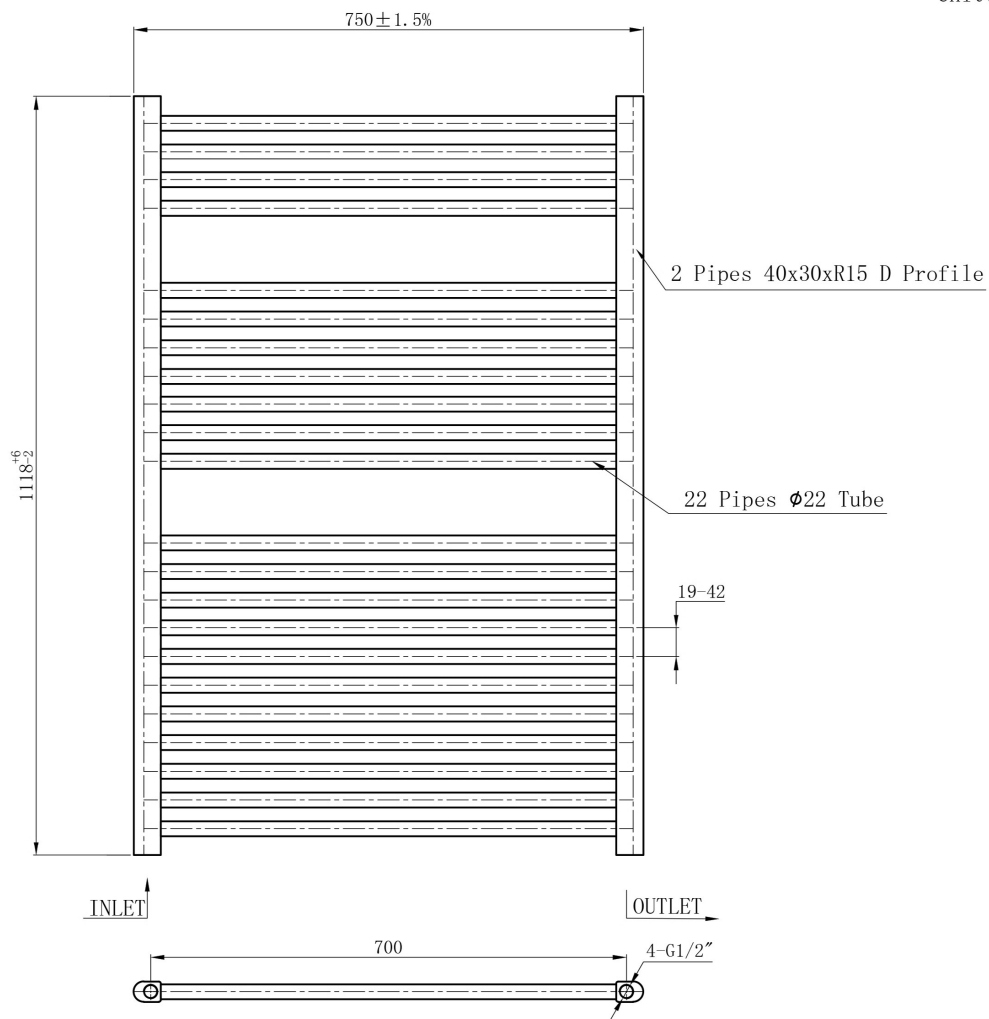

DATASHEET

Image

General Information

Product:	41.0284
Description:	Straight Biava Multirail 1118 x 750
Website Link:	(Click Here)
Product Type:	Towel Rail
Brand:	Eastbrook Company
Colour:	Gloss White
Material:	Mild Steel
Height (mm):	1118mm
Width (mm):	750mm
Net Weight (kg):	11kg
Product Range:	Biava Multirail

Drawing

Biava Multirail Straight 1118 x 750mm. Technical Drawing

Unit: mm

Eastbrook 
Eastbrook Road, Gloucester GL4 3DB
Technical Helpline : 01452 317890
Mon - Fri / 8am - 5pm
Email : technical@eastbrookco.com