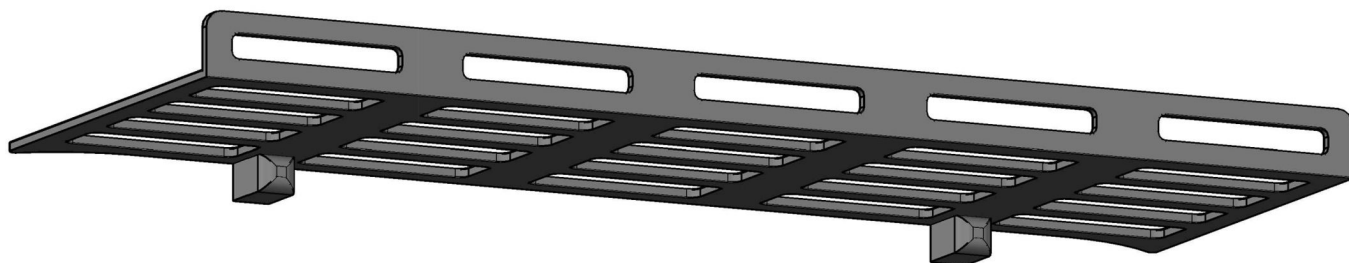

Design Towel Shelf Peretti / Withington

280 / 375 / 470mm.

Technical Drawing

Eastbrook 

Eastbrook Road, Gloucester GL4 3DB

Technical Helpline : 01452 317890

Mon - Fri / 8am - 5pm

Email : technical@eastbrookco.com