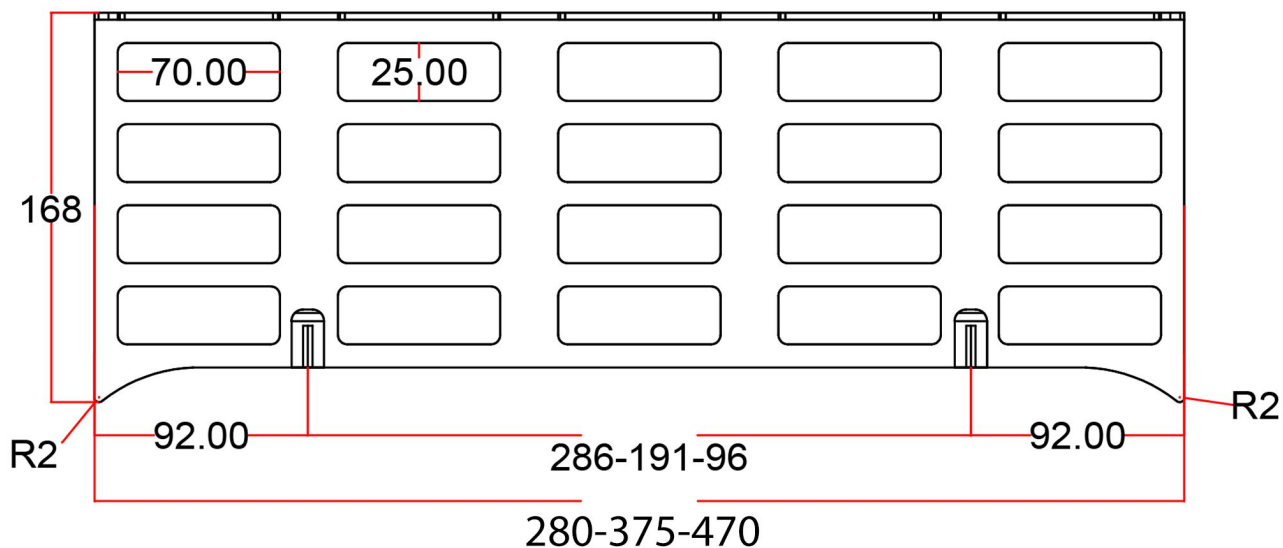

Design Towel Shelf Peretti / Withington

280 / 375 / 470mm.

Technical Drawing

Eastbrook 

Eastbrook Road, Gloucester GL4 3DB

Technical Helpline : 01452 317890

Mon - Fri / 8am - 5pm

Email : technical@eastbrookco.com