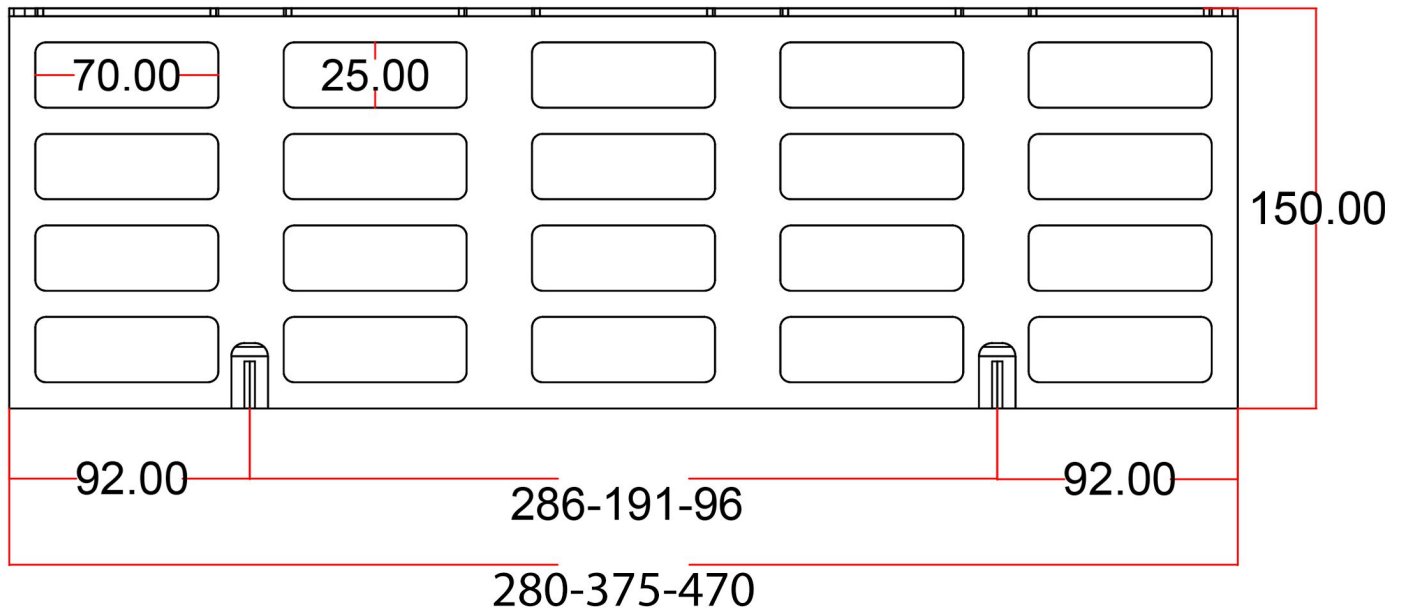

Design Towel Shelf Rosano / Charlton

280 / 375 / 470mm.

Technical Drawing

Eastbrook 

Eastbrook Road, Gloucester GL4 3DB

Technical Helpline : 01452 317890

Mon - Fri / 8am - 5pm

Email : technical@eastbrookco.com