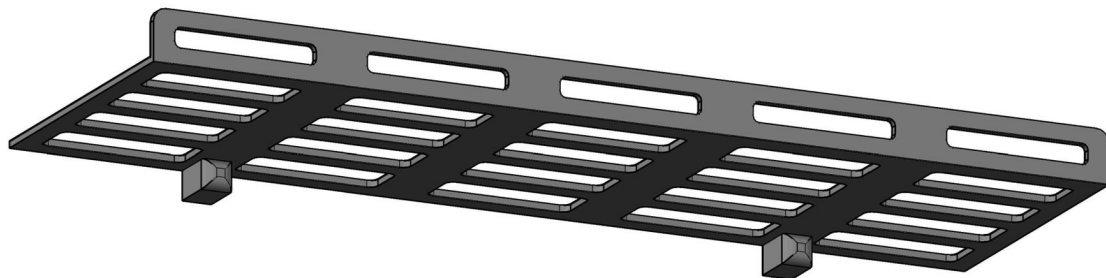

Design Towel Shelf Rosano / Charlton

280 / 375 / 470mm.

Technical Drawing

Eastbrook 

Eastbrook Road, Gloucester GL4 3DB

Technical Helpline : 01452 317890

Mon - Fri / 8am - 5pm

Email : technical@eastbrookco.com