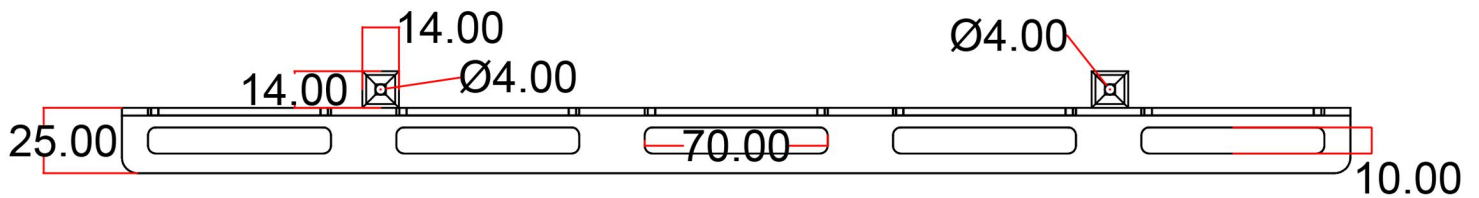

Design Towel Shelf Rosano / Charlton

280 / 375 / 470mm.

Technical Drawing

Eastbrook 

Eastbrook Road, Gloucester GL4 3DB

Technical Helpline : 01452 317890

Mon - Fri / 8am - 5pm

Email : technical@eastbrookco.com