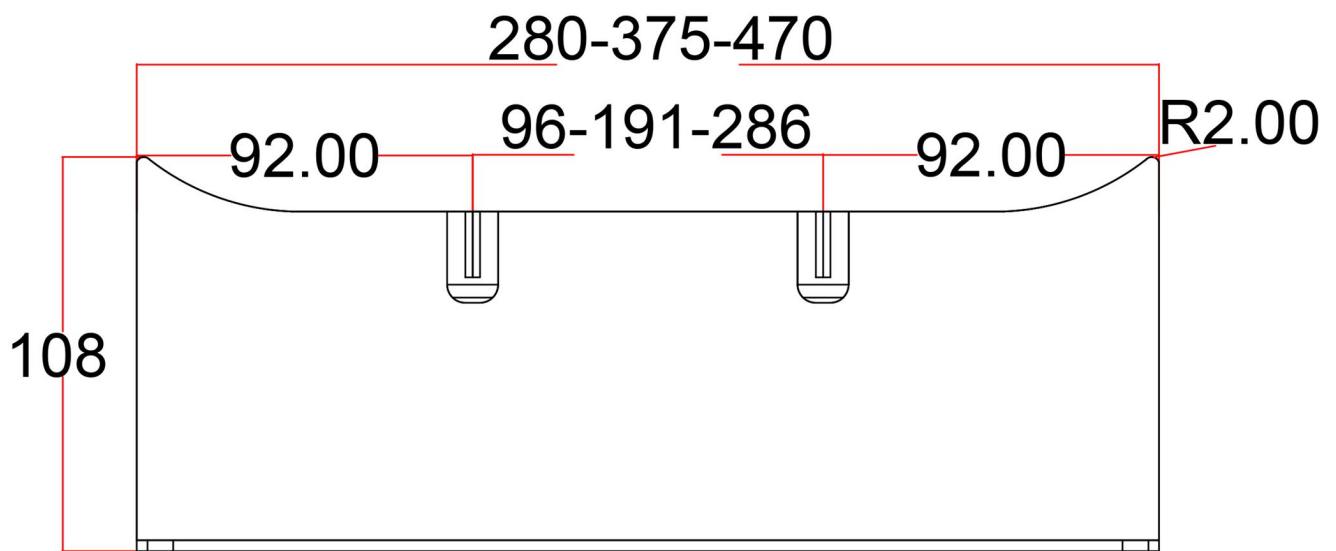

# Flat Towel Shelf Peretti / Withington

280 / 375 / 470mm.

Technical Drawing

**Eastbrook** 

Eastbrook Road, Gloucester GL4 3DB

Technical Helpline : 01452 317890

Mon - Fri / 8am - 5pm

Email : [technical@eastbrookco.com](mailto:technical@eastbrookco.com)