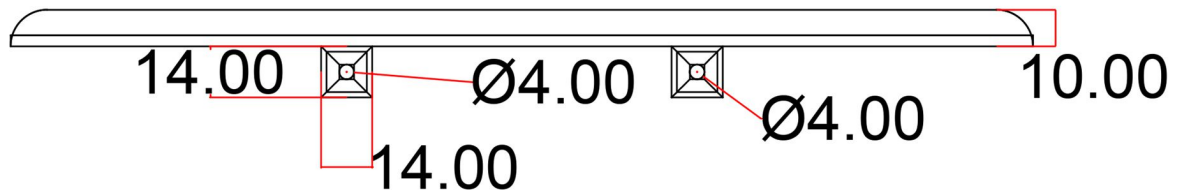

# Flat Towel Shelf Peretti / Withington

280 / 375 / 470mm.

Technical Drawing

**Eastbrook** 

Eastbrook Road, Gloucester GL4 3DB

Technical Helpline : 01452 317890

Mon - Fri / 8am - 5pm

Email : [technical@eastbrookco.com](mailto:technical@eastbrookco.com)