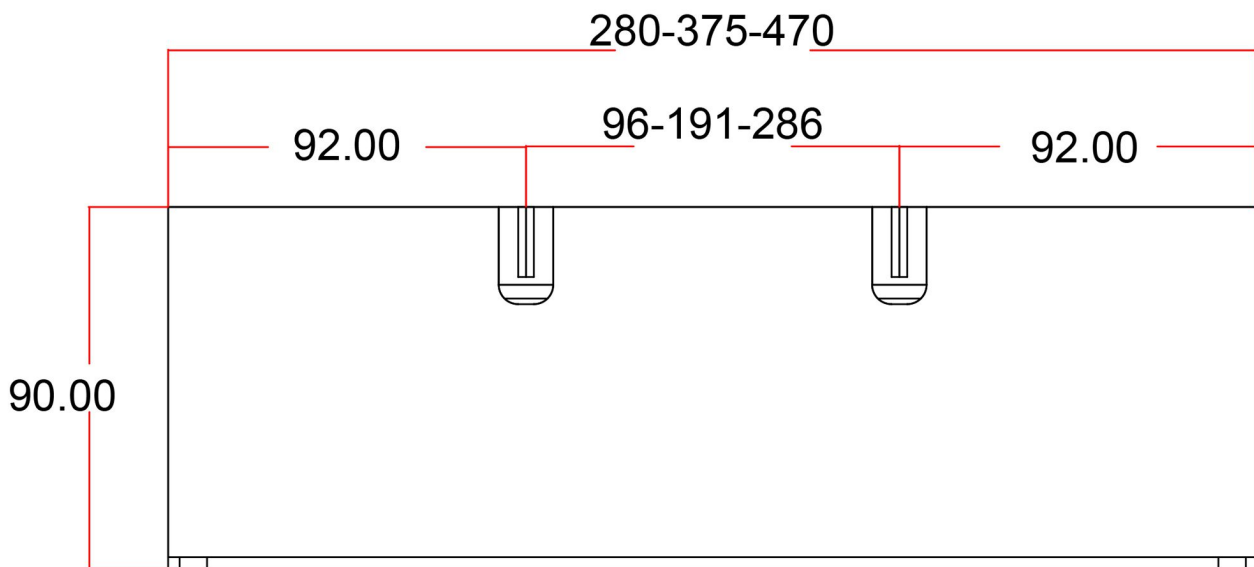

Flat Towel Shelf Rosano / Charlton

280 / 375 / 470mm.

Technical Drawing

Eastbrook 

Eastbrook Road, Gloucester GL4 3DB

Technical Helpline : 01452 317890

Mon - Fri / 8am - 5pm

Email : technical@eastbrookco.com