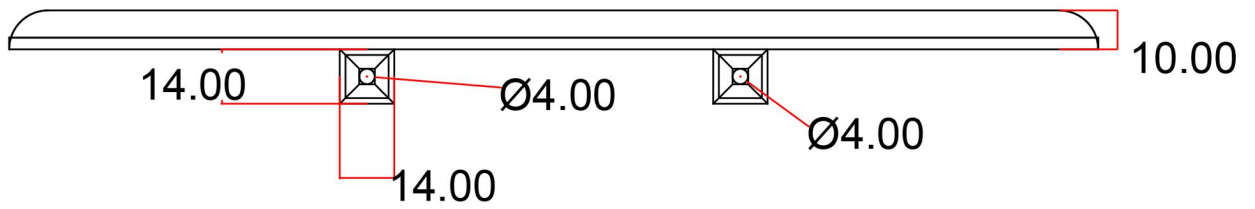

Flat Towel Shelf Rosano / Charlton

280 / 375 / 470mm.

Technical Drawing

Eastbrook 

Eastbrook Road, Gloucester GL4 3DB

Technical Helpline : 01452 317890

Mon - Fri / 8am - 5pm

Email : technical@eastbrookco.com