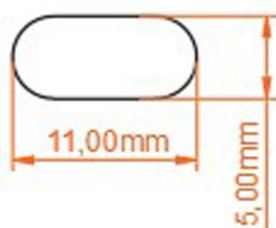

Malmesbury Standard Towel Hanger 185mm. Technical Drawing

A SECTION

Eastbrook 

Eastbrook Road, Gloucester GL4 3DB

Technical Helpline : 01452 317890

Mon - Fri / 8am - 5pm

Email : technical@eastbrookco.com