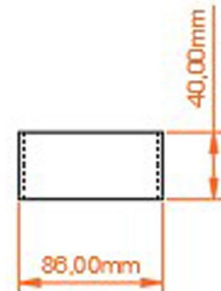

Malmesbury Standard Towel Hanger 185mm. Technical Drawing

A SECTION

Eastbrook 

Eastbrook Road, Gloucester GL4 3DB

Technical Helpline : 01452 317890

Mon - Fri / 8am - 5pm

Email : technical@eastbrookco.com