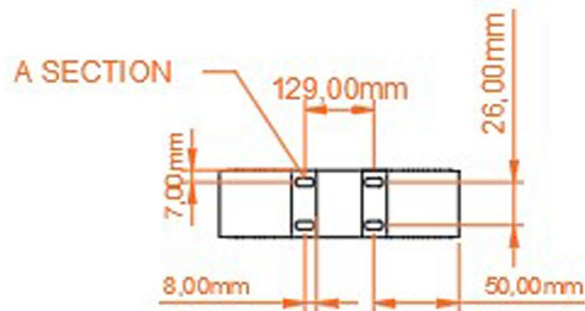

Malmesbury Standard Towel Hanger 185mm. Technical Drawing

A SECTION

Eastbrook 

Eastbrook Road, Gloucester GL4 3DB

Technical Helpline : 01452 317890

Mon - Fri / 8am - 5pm

Email : technical@eastbrookco.com