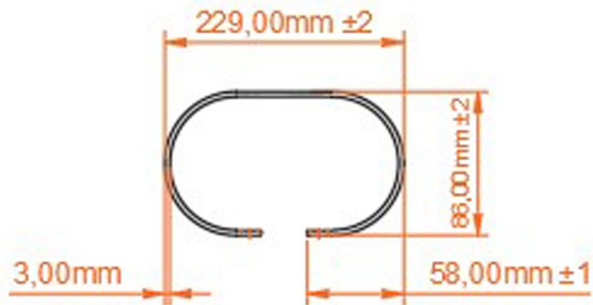

Malmesbury Standard Towel Hanger 185mm. Technical Drawing

A SECTION

Eastbrook 

Eastbrook Road, Gloucester GL4 3DB

Technical Helpline : 01452 317890

Mon - Fri / 8am - 5pm

Email : technical@eastbrookco.com