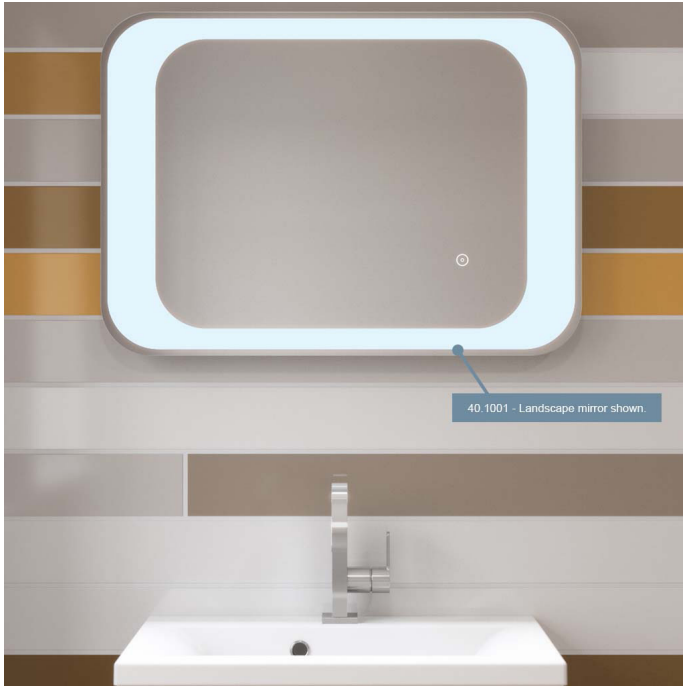

DATASHEET

Image

General Information

Product:	40.1003
Description:	Treviso 700 x 500mm LED Portrait Mirror
Website Link:	(Click Here)
Product Type:	LED Mirror
Brand:	Eastbrook Company
Colour:	Blue LED
Material:	Glass/Wood
Height (mm):	700mm
Width (mm):	500mm
Length (mm):	45mm
Net Weight (kg):	4.8kg
Product Range:	Treviso

Product Specifications

Warranty:	2 Year(s)
Shape:	Rectangle
Supplied with fixings:	Yes
Mounting:	Wall
Orientation:	Vertical

Drawing