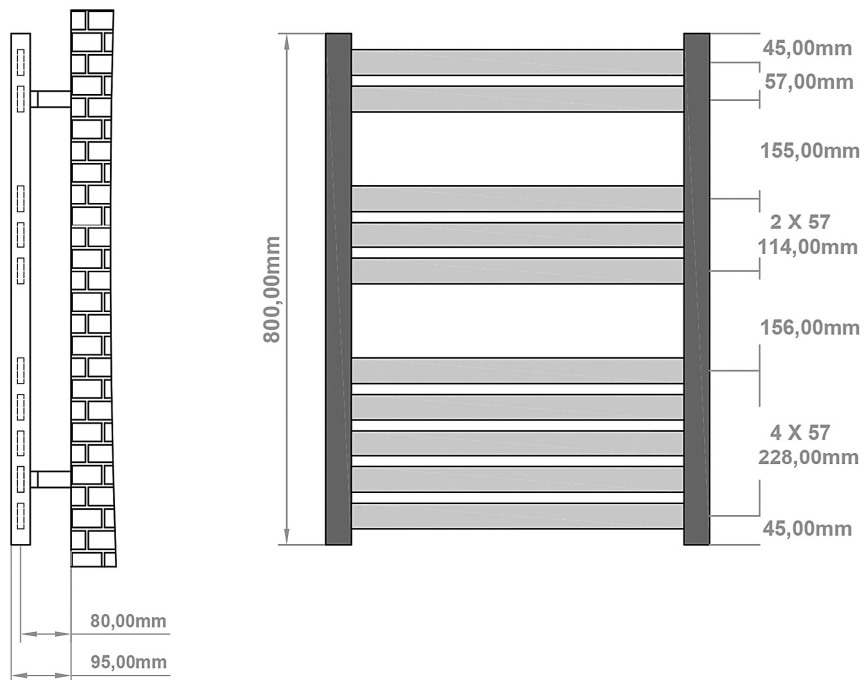

DATASHEET

Image

General Information

Product:	89.1293
Description:	Defford 800 x 600mm Towel Rail
Website Link:	(Click Here)
Product Type:	Towel Rail
Brand:	Eastbrook Company
Colour:	Matt Black
Material:	Mild Steel
Height (mm):	800mm
Width (mm):	600mm
Net Weight (kg):	7.65kg
Product Range:	Defford

Drawing

Defford 800 x 600mm. Technical Drawing

scale: 1/5

Eastbrook 
Eastbrook Road, Gloucester GL4 3DB
Technical Helpline : 01452 317890
Mon - Fri / 8am - 5pm
Email : technical@eastbrookco.com