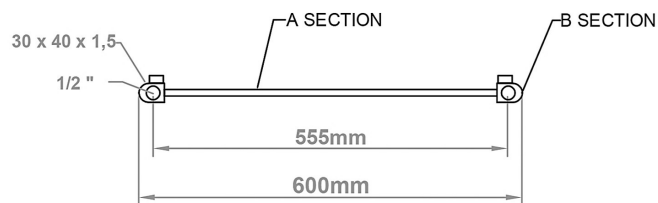

DATASHEET

Image

General Information

Product:	89.1293
Description:	Defford 800 x 600mm Towel Rail
Website Link:	(Click Here)
Product Type:	Towel Rail
Brand:	Eastbrook Company
Colour:	Matt Black
Material:	Mild Steel
Height (mm):	800mm
Width (mm):	600mm
Net Weight (kg):	7.65kg
Product Range:	Defford

Drawing

Defford 800 x 600mm. Technical Drawing

scale: 1/5

Eastbrook 
Eastbrook Road, Gloucester GL4 3DB
Technical Helpline : 01452 317890
Mon - Fri / 8am - 5pm
Email : technical@eastbrookco.com