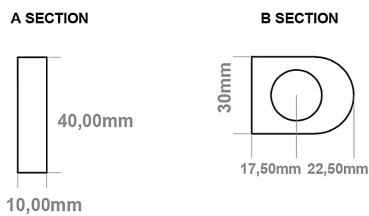

DATASHEET

Image

General Information

Product:	89.1293
Description:	Defford 800 x 600mm Towel Rail
Website Link:	(Click Here)
Product Type:	Towel Rail
Brand:	Eastbrook Company
Colour:	Matt Black
Material:	Mild Steel
Height (mm):	800mm
Width (mm):	600mm
Net Weight (kg):	7.65kg
Product Range:	Defford

Drawing

Defford 800 x 600mm. Technical Drawing

scale: 1/5

Eastbrook 
Eastbrook Road, Gloucester GL4 3DB
Technical Helpline : 01452 317890
Mon - Fri / 8am - 5pm
Email : technical@eastbrookco.com