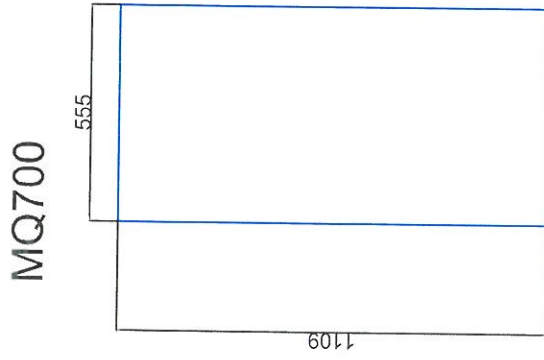

CISTERN FRAME SHROUDS

CISTERN FRAME SHROUDS

MQ500F