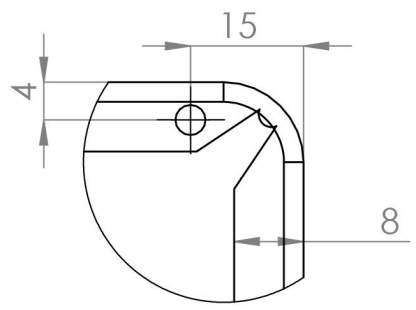

Flat Cover Plate with Lines

Technical Drawing

H
300mm.....600mm

W
400mm.....2000mm

Height (mm.)	No. of horizontal lines
300	2
400	3
500	4
600	5

DETAIL M
SCALE 1 : 1

DETAIL Q
SCALE 1 : 1