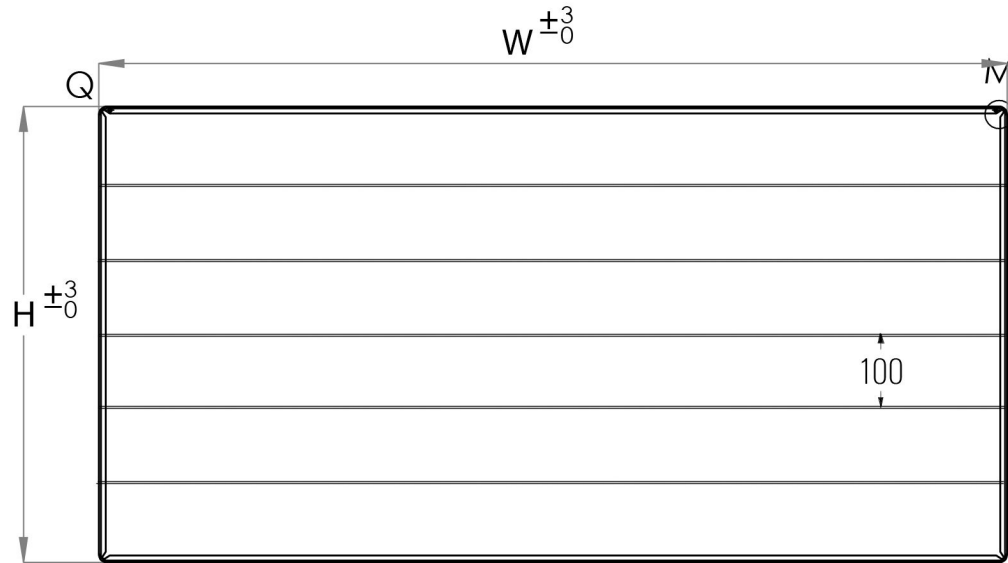

Flat Cover Plate with Lines

Technical Drawing

H
300mm.....600mm

W
400mm.....2000mm

Height (mm.)	No. of horizontal lines
300	2
400	3
500	4
600	5

DETAIL M
SCALE 1 : 1

DETAIL Q
SCALE 1 : 1