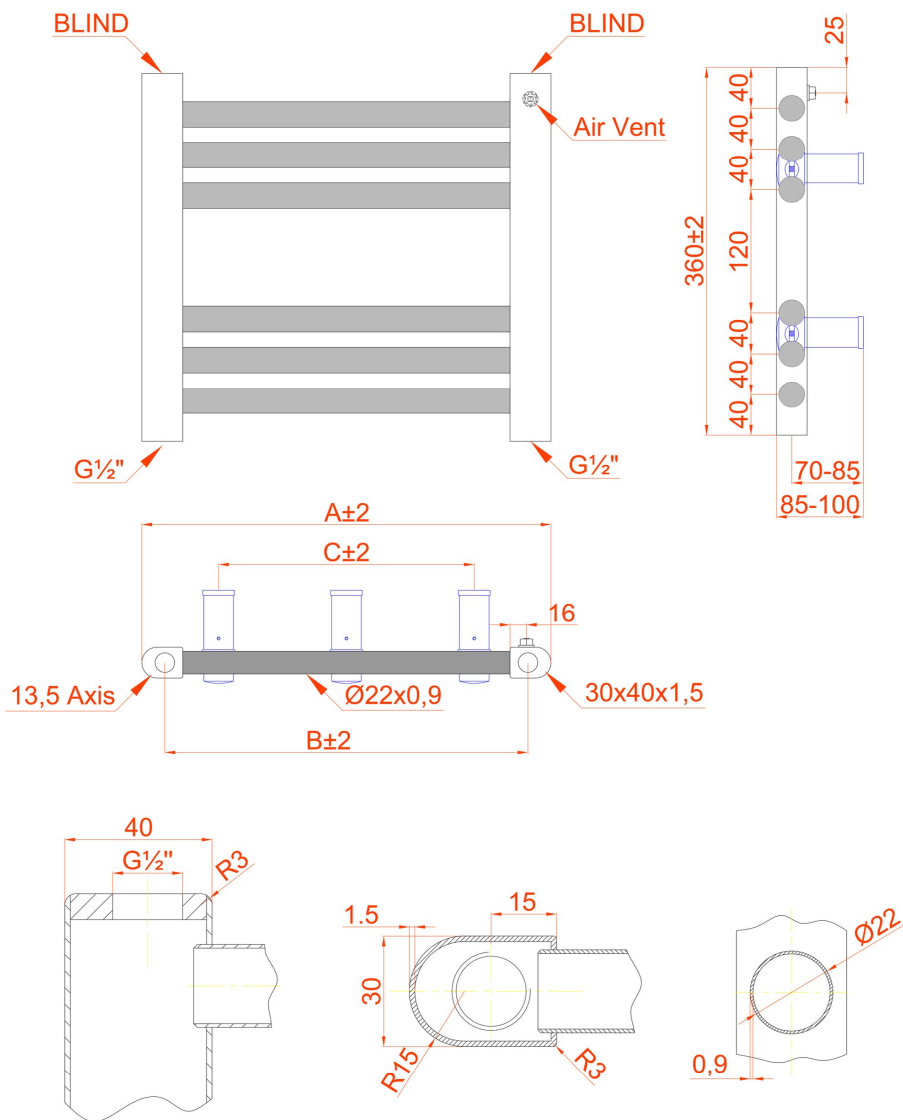

DATASHEET

Image

General Information

Product:	61.0084
Description:	Biava Multirail HV Straight 360 x 400mm
Website Link:	(Click Here)
Product Type:	Towel Rail
Brand:	Eastbrook Company
Colour:	Gloss White
Material:	Mild Steel
Height (mm):	360mm
Width (mm):	400mm
Net Weight (kg):	1.94kg
Product Range:	Biava Multirail HV

Product Specifications

Warranty:	5 Year(s)
Supplied with fixings:	Yes
Orientation:	Vertical
BTU $\Delta T50^{\circ}\text{C}$:	474
BTU $\Delta T60^{\circ}\text{C}$:	601
Watts $\Delta T50^{\circ}\text{C}$:	139
Watts $\Delta T60^{\circ}\text{C}$:	176

Drawing

A±2	B±2	C±2
400mm	350mm	250mm
450mm	400mm	300mm
500mm	450mm	350mm
600mm	550mm	450mm

Eastbrook 
 Eastbrook Road, Gloucester GL4 3DB
 Technical Helpline : 01452 317890
 Mon - Fri / 8am - 5pm
 Email : technical@eastbrookco.com