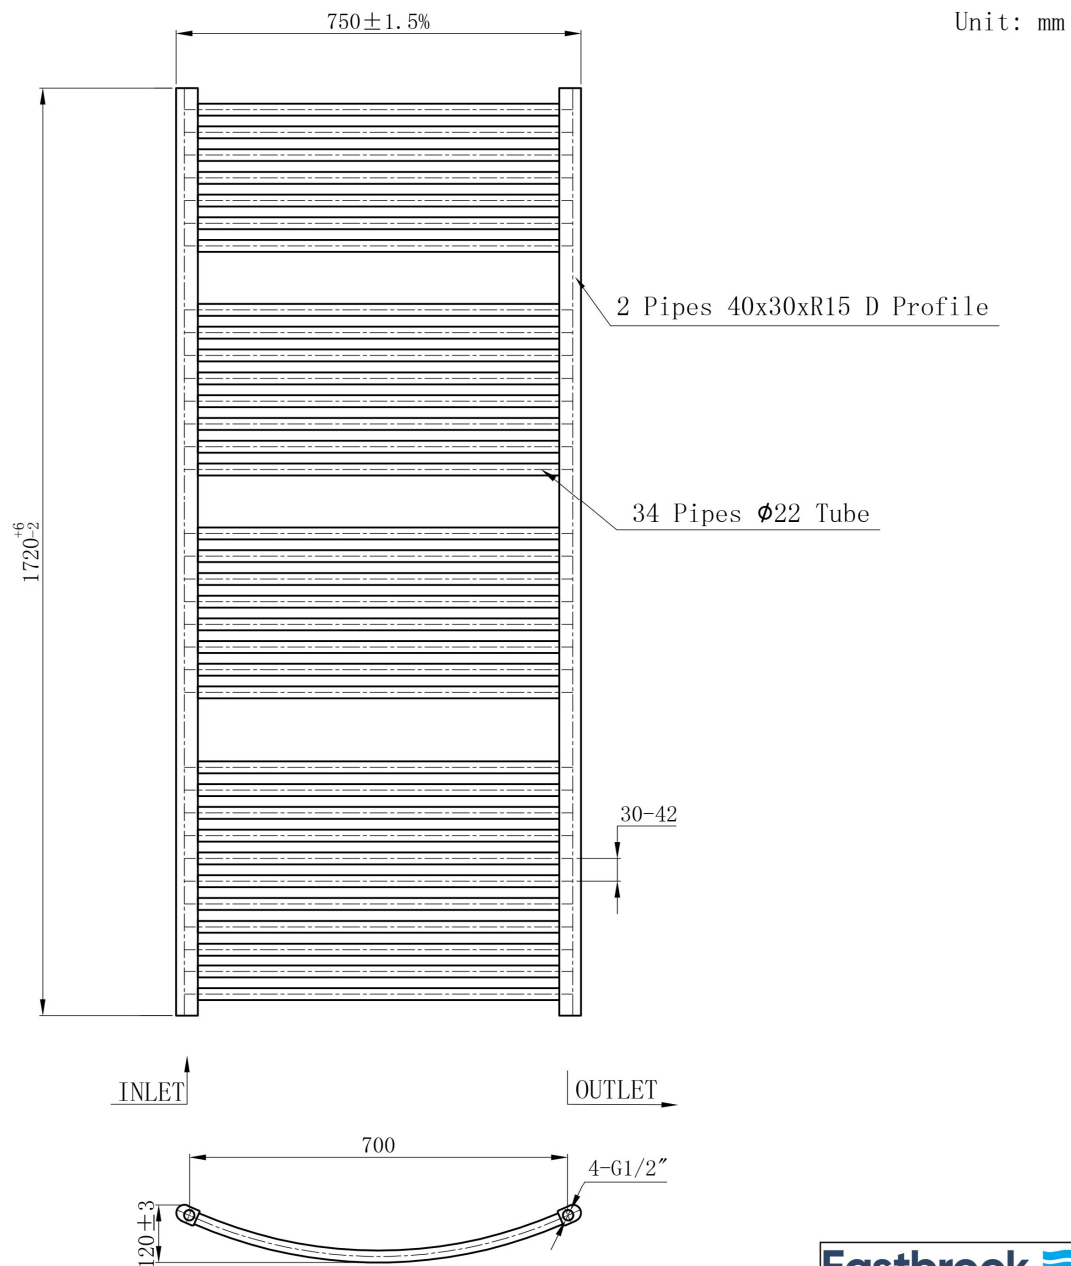

DATASHEET

Image

General Information

Product:	41.0297
Description:	Curved Biava Multirail 1720 x 750
Website Link:	(Click Here)
Product Type:	Towel Rail
Brand:	Eastbrook Company
Colour:	Chrome
Material:	Mild Steel
Height (mm):	1720mm
Width (mm):	750mm
Net Weight (kg):	20.5kg
Product Range:	Biava Multirail

Drawing

Biava Multirail Curved 1720 x 750mm. Technical Drawing

Eastbrook 
Eastbrook Road, Gloucester GL4 3DB
Technical Helpline : 01452 317890
Mon - Fri / 8am - 5pm
Email : technical@eastbrookco.com