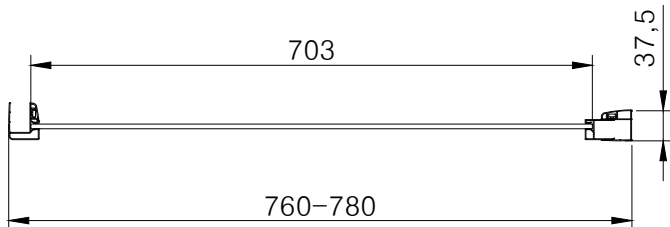

General Information

Product:	49.7097
Description:	Vantage 2000 8mm 800mm Side Panel
Product Type:	Side Panel
Brand:	Eastbrook Company
Colour:	Brushed Bronze
Material:	Tempered Glass
Height (mm):	2000mm
Width (mm):	800mm
Length (mm):	40mm
Net Weight (kg) (kg):	30.02kg
Product Range:	Vantage 2000

Product Specifications

Warranty:	10 Year(s)
Easy Clean glass:	Yes
Finish:	Brushed
Glass Thickness (mm):	8mm
Glass type:	Clear Glass
Waste Included:	No
Adjustment (mm):	760-780mm