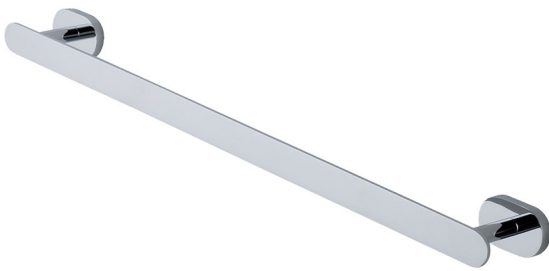

### Image

### General Information

Product:	52.026
Description:	Salerno single towel rail (450 ctrs)
Website Link:	<a href="#">(Click Here)</a>
Product Type:	Towel Rail
Brand:	Eastbrook Company
Colour:	Chrome
Material:	Solid Brass
Height (mm):	35mm
Width (mm):	513.2mm
Net Weight (kg) (kg):	0.48kg
Product Range:	Salerno