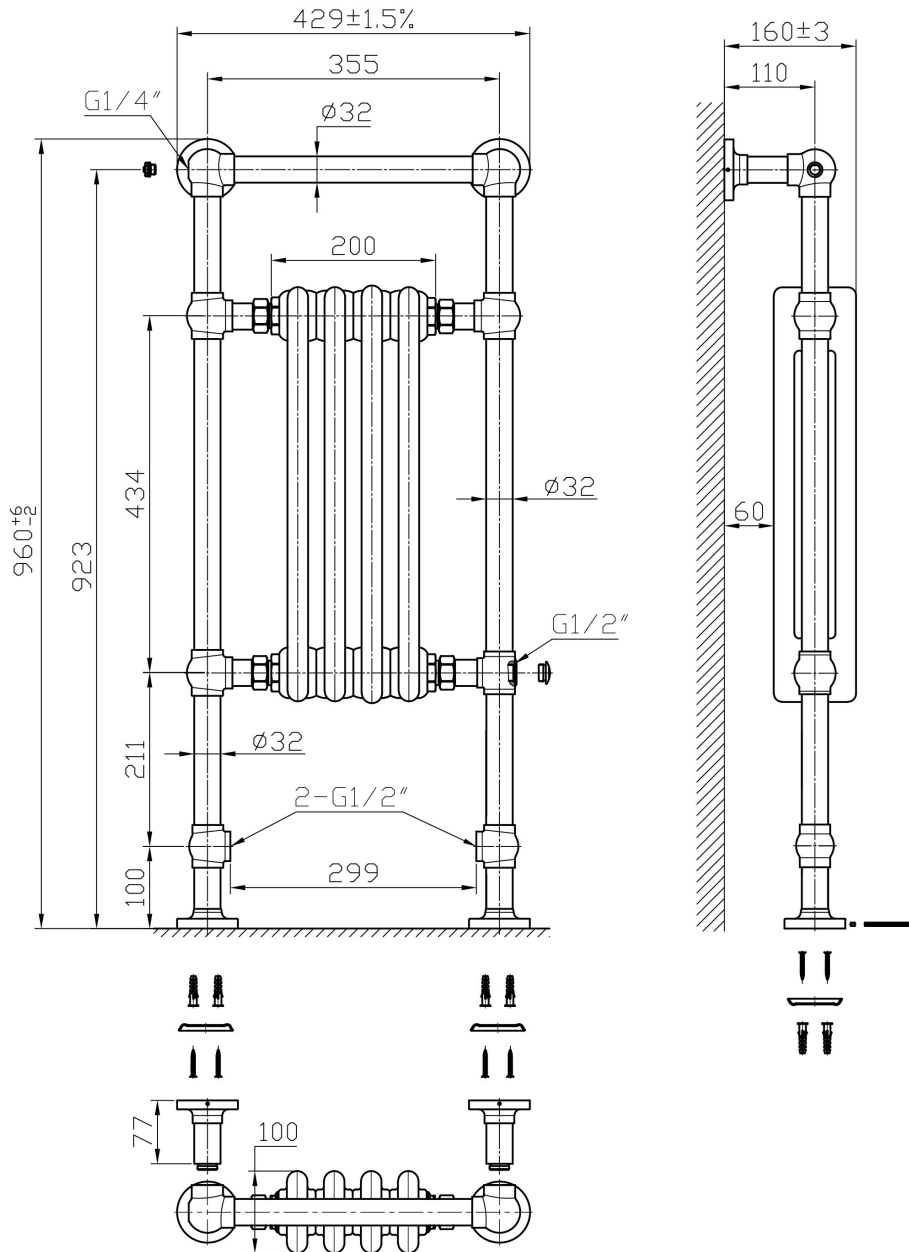

DATASHEET

Image

General Information

Product:	41.1029
Description:	Avon 960 x 429
Website Link:	(Click Here)
Product Type:	Towel Rail
Brand:	Eastbrook Company
Colour:	Chrome/Matt Black
Material:	Mild Steel
Height (mm):	960mm
Width (mm):	429mm
Net Weight (kg):	12.5kg
Product Range:	Avon

Product Specifications

Warranty:	5 Year(s)
Supplied with fixings:	Yes
Orientation:	Floor Standing
BTU $\Delta T50^{\circ}\text{C}$:	1199
BTU $\Delta T60^{\circ}\text{C}$:	1535
Watts $\Delta T50^{\circ}\text{C}$:	352
Watts $\Delta T60^{\circ}\text{C}$:	450

Drawing

**Avon Traditional Towel Rail 960 x 429mm.
 Technical Drawing**

Unit:mm

Tappings : 299mm.
 Tappings from wall : 110mm.
 Distance from wall : 160mm.

Eastbrook 
 Eastbrook Road, Gloucester GL4 3DB
 Technical Helpline : 01452 317890
 Mon - Fri / 8am - 5pm
 Email : technical@eastbrookco.com