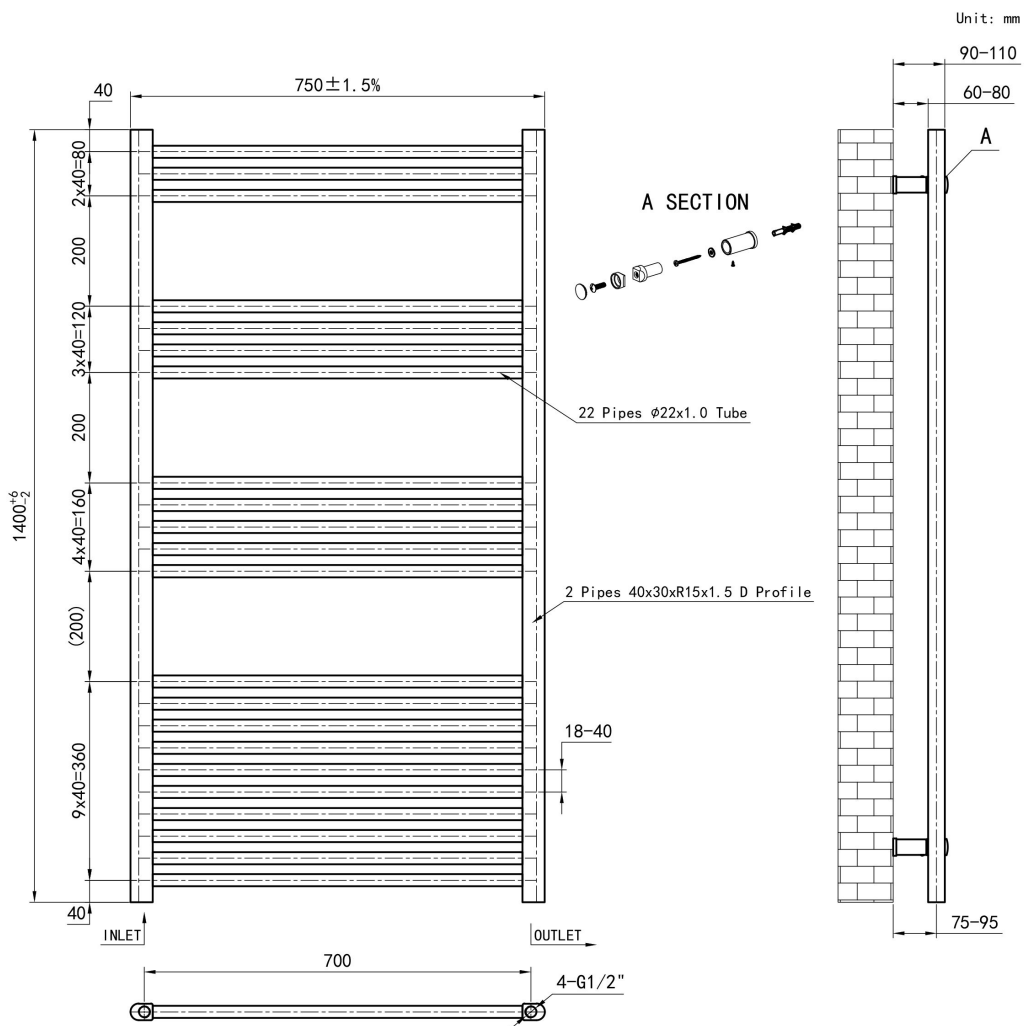

### General Information

Product:	41.0687
Description:	Wendover Straight Multirail 1400 x 750
Website Link:	<a href="#">(Click Here)</a>
Product Type:	Towel Rail
Brand:	Eastbrook Company
Colour:	Matt Black
Material:	Mild Steel
Height (mm):	1400mm
Width (mm):	750mm
Net Weight (kg):	12.64kg
Product Range:	Wendover

## Drawing

### Wendover Straight 1400 x 750mm. Technical Drawing

**Eastbrook**   
Eastbrook Road, Gloucester GL4 3DB  
Technical Helpline : 01452 317890  
Mon - Fri / 8am - 5pm  
Email : technical@eastbrookco.com