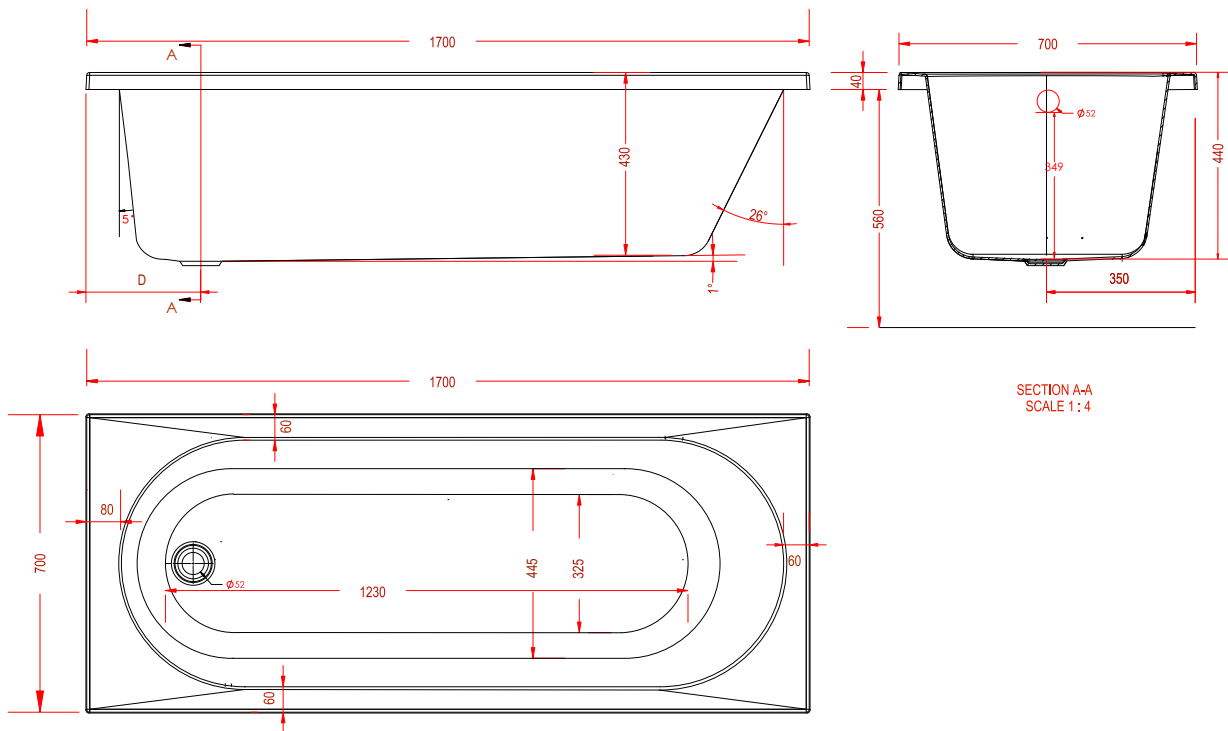

DATASHEET

Image

General Information

Product:	42.0153
Description:	Biscay Straight Edge SE 1700x700 5mm
Website Link:	(Click Here)
Product Type:	Single Ended Bath
Brand:	Eastbrook Company
Colour:	White
Material:	5mm thick acrylic
Height (mm):	440mm
Width (mm):	700mm
Length (mm):	1700mm
Net Weight (kg):	21kg
Product Range:	Biscay

Product Specifications

Warranty:	25 Year(s)
Water Capacity:	222L
Bath Panel Height (mm):	560mm
Compatible Tap Types:	Wall or deck mounted
Pre-drilled tap holes:	No

Drawing

SECTION A-A
SCALE 1:4

BISCAY SE 1700x700x440