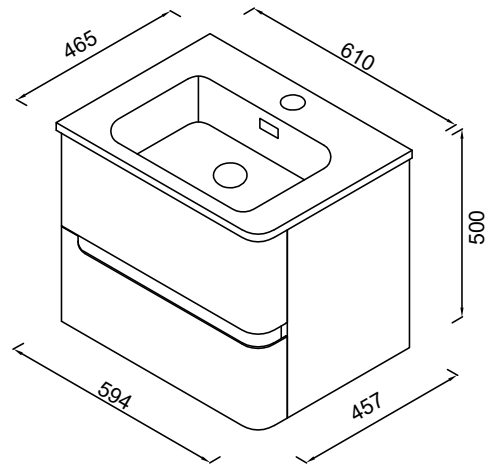

DATASHEET

Image

General Information

Product:	37.1030
Description:	Arda 60 Wall Hung Unit LH
Website Link:	(Click Here)
Product Type:	Drawer unit
Brand:	Eastbrook Company
Colour:	Matt Grey
Height (mm):	500mm
Width (mm):	594mm
Length (mm):	455mm
Net Weight (kg):	24kg
Product Range:	Arda

Product Specifications

Warranty:	5 Year(s)
Finish:	Matt
Mounting:	Wall
Compatible Tap Types:	Wall or deck mounted

Drawing

Left Hand Arda Wall hung unit

Right Hand Arda Wall hung unit