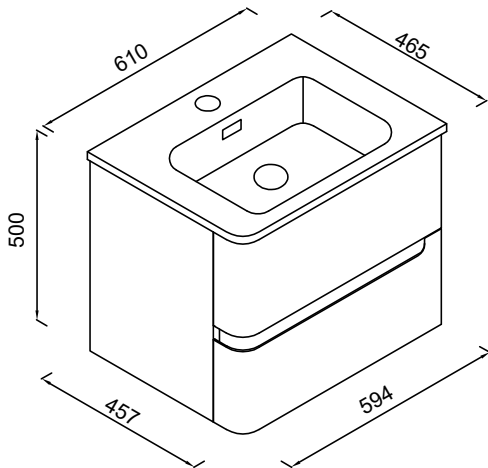

DATASHEET

Image

General Information

Product:	37.1030
Description:	Arda 60 Wall Hung Unit LH
Website Link:	(Click Here)
Product Type:	Drawer unit
Brand:	Eastbrook Company
Colour:	Matt Grey
Height (mm):	500mm
Width (mm):	594mm
Length (mm):	455mm
Net Weight (kg):	24kg
Product Range:	Arda

Product Specifications

Warranty:	5 Year(s)
Finish:	Matt
Mounting:	Wall
Compatible Tap Types:	Wall or deck mounted

Drawing

Left Hand Arda Wall hung unit

Right Hand Arda Wall hung unit