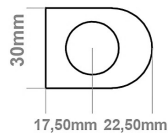

DATASHEET

Image

General Information

Product:	89.1298
Description:	Defford 800 x 500mm Towel Rail
Website Link:	(Click Here)
Product Type:	Towel Rail
Brand:	Eastbrook Company
Colour:	Chrome
Material:	Mild Steel
Height (mm):	800mm
Width (mm):	500mm
Net Weight (kg):	7.2kg
Product Range:	Defford

Drawing

Defford 800 x 500mm. Technical Drawing

A SECTION

B SECTION

scale: 1/5

Eastbrook 
Eastbrook Road, Gloucester GL4 3DB
Technical Helpline : 01452 317890
Mon - Fri / 8am - 5pm
Email : technical@eastbrookco.com