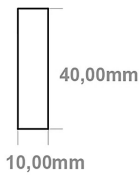

DATASHEET

Image

General Information

Product:	89.1298
Description:	Defford 800 x 500mm Towel Rail
Website Link:	(Click Here)
Product Type:	Towel Rail
Brand:	Eastbrook Company
Colour:	Chrome
Material:	Mild Steel
Height (mm):	800mm
Width (mm):	500mm
Net Weight (kg):	7.2kg
Product Range:	Defford

Drawing

Defford 800 x 500mm. Technical Drawing

A SECTION

B SECTION

scale: 1/5

Eastbrook 
Eastbrook Road, Gloucester GL4 3DB
Technical Helpline : 01452 317890
Mon - Fri / 8am - 5pm
Email : technical@eastbrookco.com