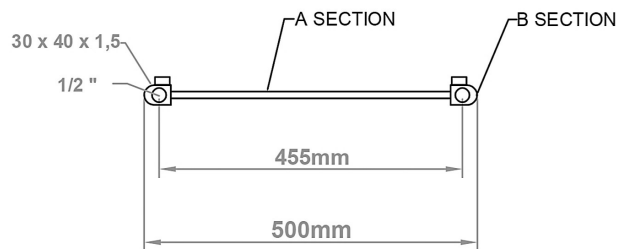

DATASHEET

Image

General Information

Product:	89.1298
Description:	Defford 800 x 500mm Towel Rail
Website Link:	(Click Here)
Product Type:	Towel Rail
Brand:	Eastbrook Company
Colour:	Chrome
Material:	Mild Steel
Height (mm):	800mm
Width (mm):	500mm
Net Weight (kg):	7.2kg
Product Range:	Defford

Drawing

Defford 800 x 500mm. Technical Drawing

A SECTION

B SECTION

scale: 1/5

Eastbrook 
Eastbrook Road, Gloucester GL4 3DB
Technical Helpline : 01452 317890
Mon - Fri / 8am - 5pm
Email : technical@eastbrookco.com