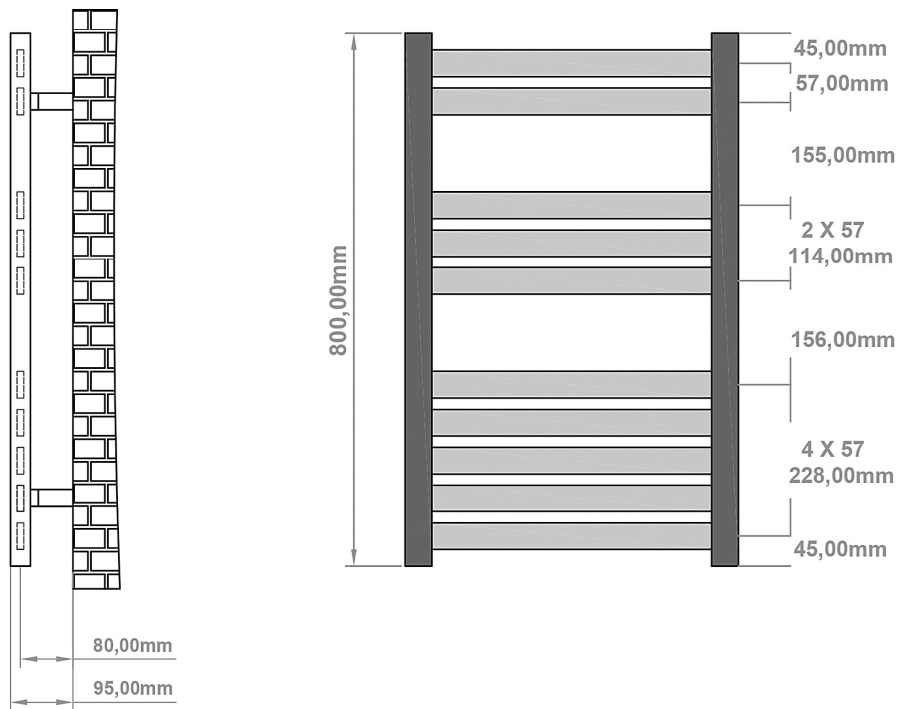

DATASHEET

Image

General Information

Product:	89.1298
Description:	Defford 800 x 500mm Towel Rail
Website Link:	(Click Here)
Product Type:	Towel Rail
Brand:	Eastbrook Company
Colour:	Chrome
Material:	Mild Steel
Height (mm):	800mm
Width (mm):	500mm
Net Weight (kg):	7.2kg
Product Range:	Defford

Drawing

Defford 800 x 500mm. Technical Drawing

A SECTION

B SECTION

scale: 1/5

Eastbrook 
Eastbrook Road, Gloucester GL4 3DB
Technical Helpline : 01452 317890
Mon - Fri / 8am - 5pm
Email : technical@eastbrookco.com