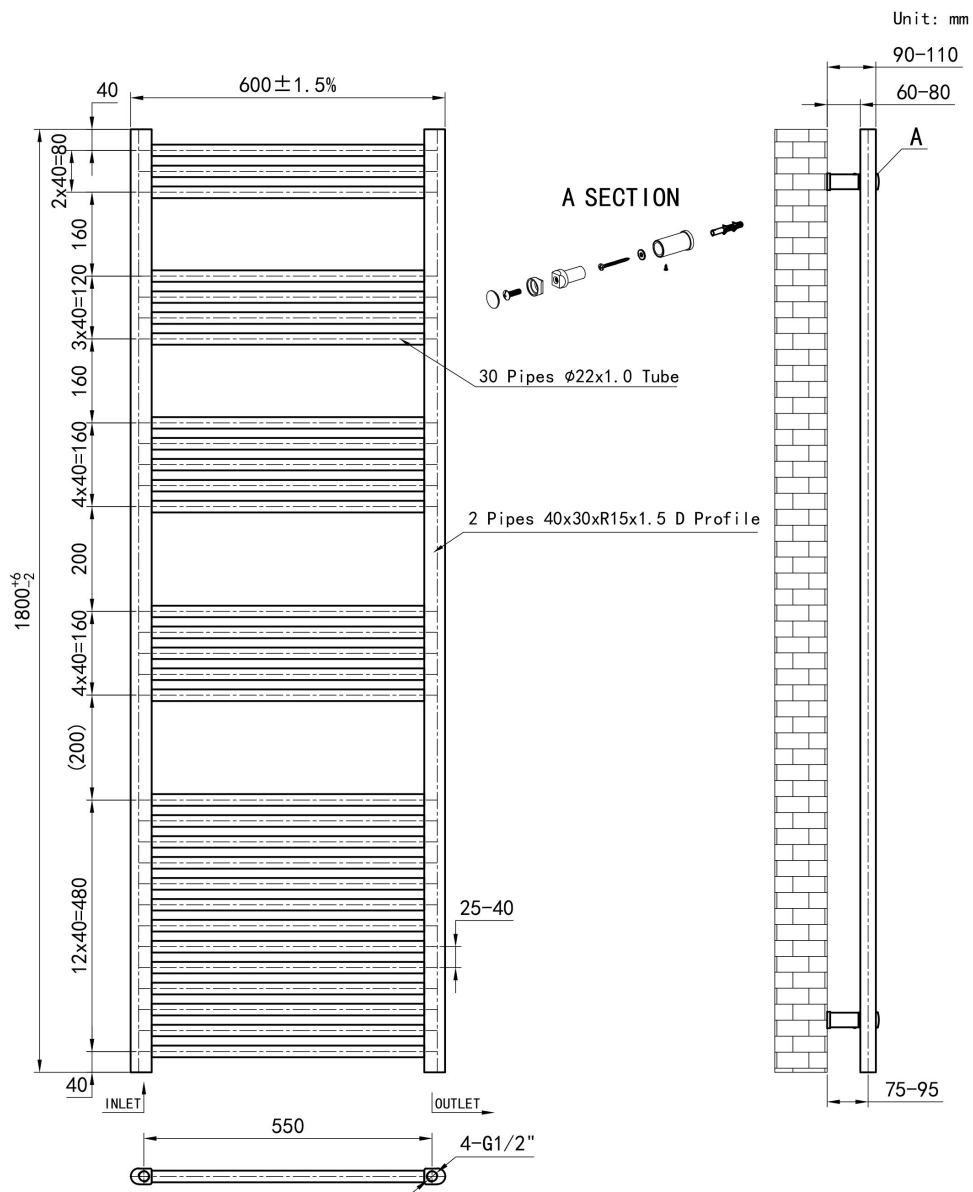

DATASHEET

Image

General Information

Product:	41.0029
Description:	Wendover Straight Multirail 1800 x 600
Website Link:	(Click Here)
Product Type:	Towel Rail
Brand:	Eastbrook Company
Colour:	Chrome
Material:	Mild Steel
Height (mm):	1800mm
Width (mm):	600mm
Net Weight (kg):	13.87kg
Product Range:	Wendover

Product Specifications

Warranty:	5 Year(s)
Supplied with fixings:	Yes
Orientation:	Portrait
BTU $\Delta T50^{\circ}\text{C}$:	2079
BTU $\Delta T60^{\circ}\text{C}$:	2661
Watts $\Delta T50^{\circ}\text{C}$:	610
Watts $\Delta T60^{\circ}\text{C}$:	780

Drawing

Wendover Straight 1800 x 600mm. Technical Drawing

Eastbrook 
Eastbrook Road, Gloucester GL4 3DB
Technical Helpline : 01452 317890
Mon - Fri / 8am - 5pm
Email : technical@eastbrookco.com