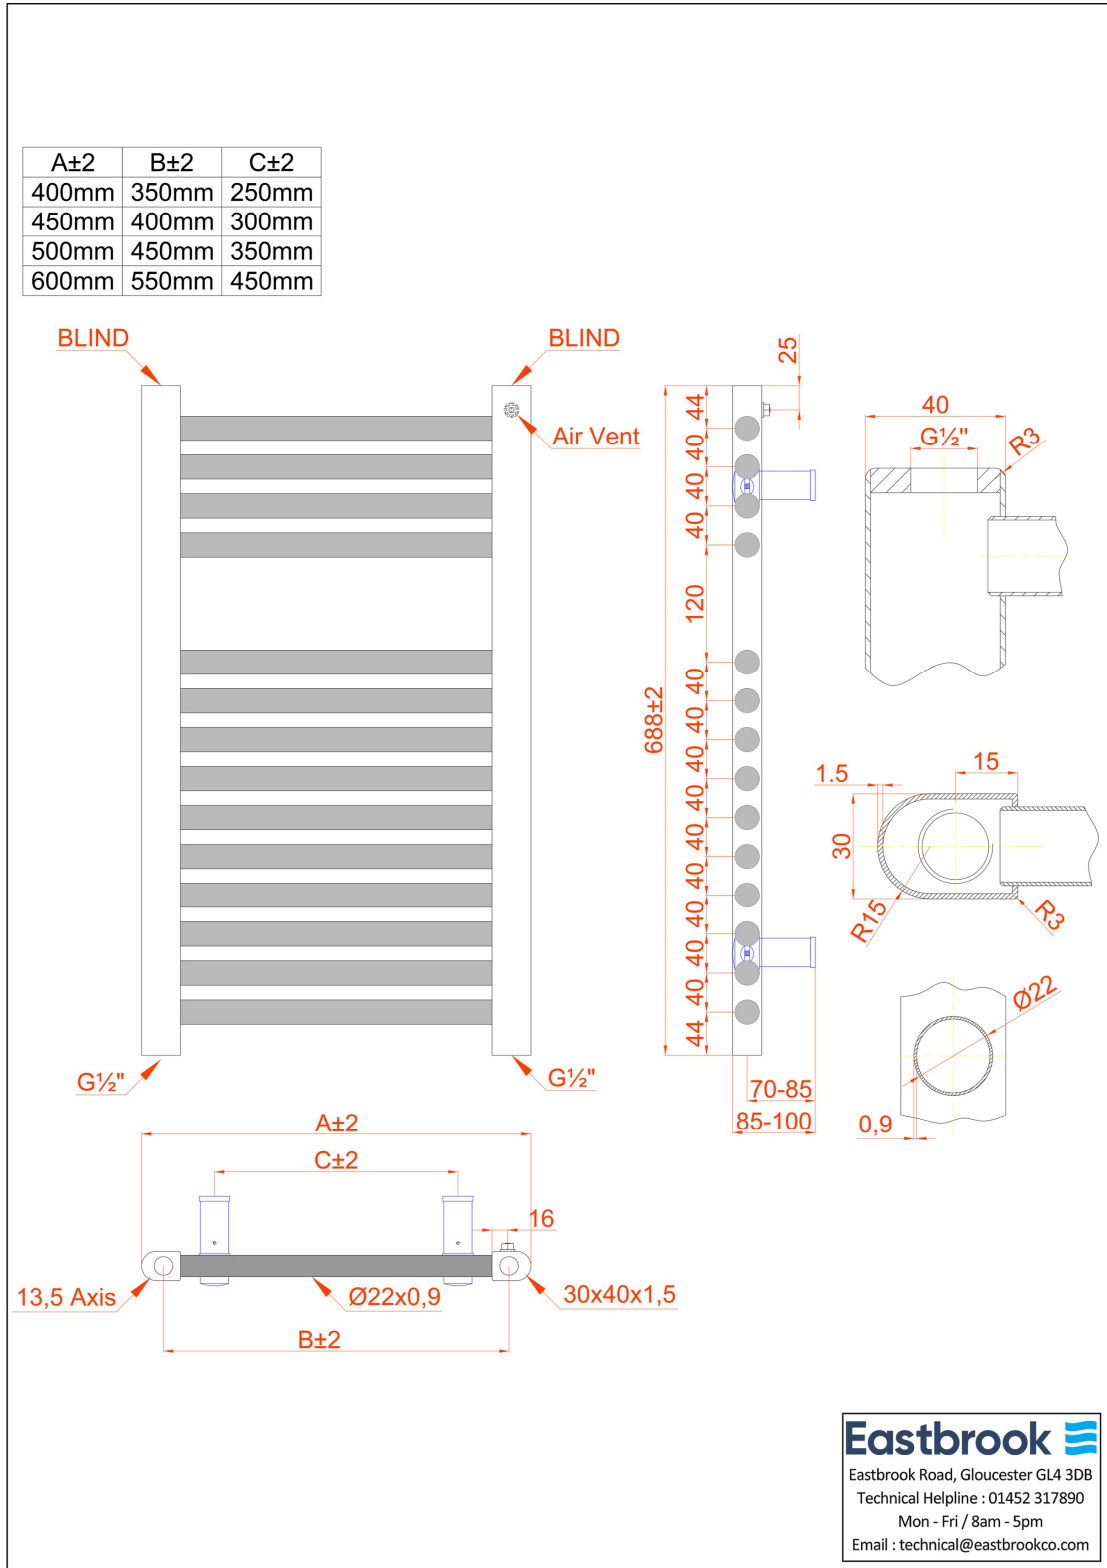

DATASHEET

Image

General Information

Product:	61.0077
Description:	Biava Multirail HV Straight 688 x 750mm
Website Link:	(Click Here)
Product Type:	Towel Rail
Brand:	Eastbrook Company
Colour:	Chrome
Material:	Mild Steel
Height (mm):	688mm
Width (mm):	750mm
Net Weight (kg):	6.28kg
Product Range:	Biava Multirail HV

Product Specifications

Warranty:	5 Year(s)
Supplied with fixings:	Yes
BTU $\Delta T50^{\circ}\text{C}$:	993
BTU $\Delta T60^{\circ}\text{C}$:	1252
Watts $\Delta T50^{\circ}\text{C}$:	291
Watts $\Delta T60^{\circ}\text{C}$:	367

Drawing

Eastbrook
Eastbrook Road, Gloucester GL4 3DB
Technical Helpline : 01452 317890
Mon - Fri / 8am - 5pm
Email : technical@eastbrookco.com