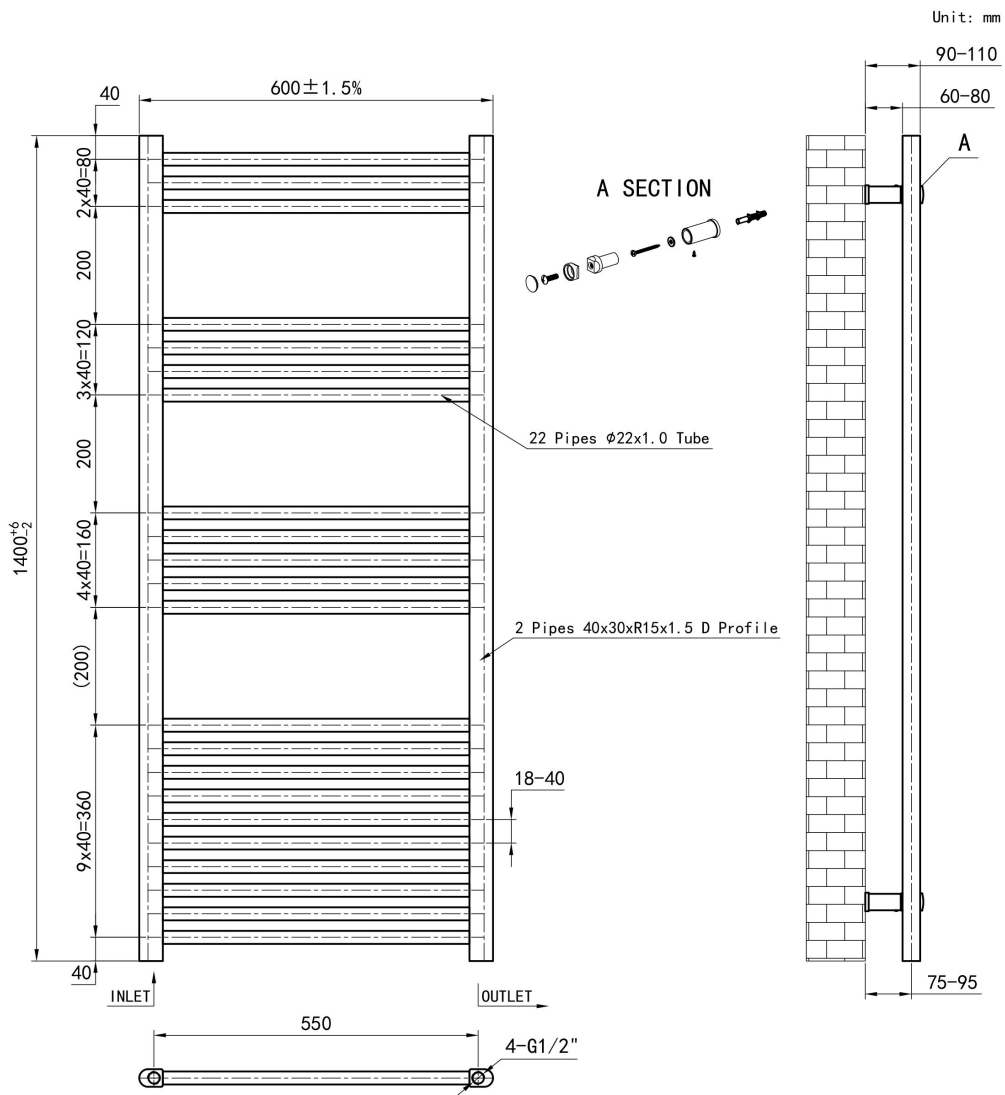

### General Information

Product:	41.0686
Description:	Wendover Straight Multirail 1400 x 600
Website Link:	<a href="#">(Click Here)</a>
Product Type:	Towel Rail
Brand:	Eastbrook Company
Colour:	Matt Black
Material:	Mild Steel
Height (mm):	1400mm
Width (mm):	600mm
Net Weight (kg):	10.72kg
Product Range:	Wendover

## Drawing

### Wendover Straight 1400 x 600mm. Technical Drawing

**Eastbrook**   
Eastbrook Road, Gloucester GL4 3DB  
Technical Helpline : 01452 317890  
Mon - Fri / 8am - 5pm  
Email : [technical@eastbrookco.com](mailto:technical@eastbrookco.com)