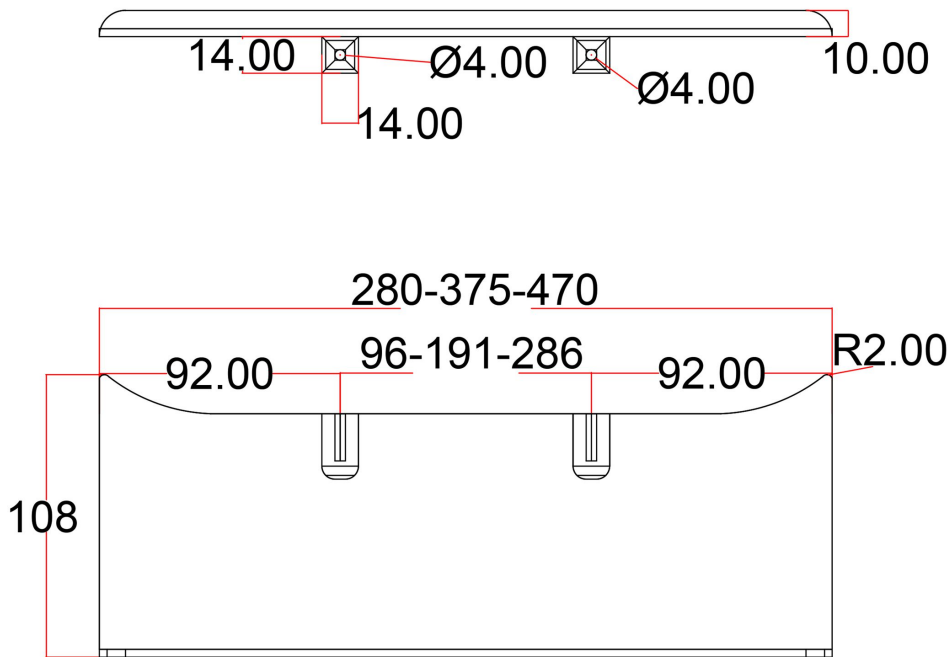

DATASHEET

Image

General Information

Product:	89.0474
Description:	Flat Towel Shelf 280mm Withington/Peretti
Website Link:	(Click Here)
Product Type:	Clearance Towel Shelf
Brand:	Eastbrook Company
Colour:	Matt Black
Material:	Mild Steel
Width (mm):	280mm
Net Weight (kg):	0.45kg
Product Range:	Universal

Product Specifications

Warranty:	1 Year(s)
-----------	-----------

Drawing

Flat Towel Shelf Peretti / Withington 280 / 375 / 470mm. Technical Drawing

Eastbrook 
Eastbrook Road, Gloucester GL4 3DB
Technical Helpline : 01452 317890
Mon - Fri / 8am - 5pm
Email : technical@eastbrookco.com