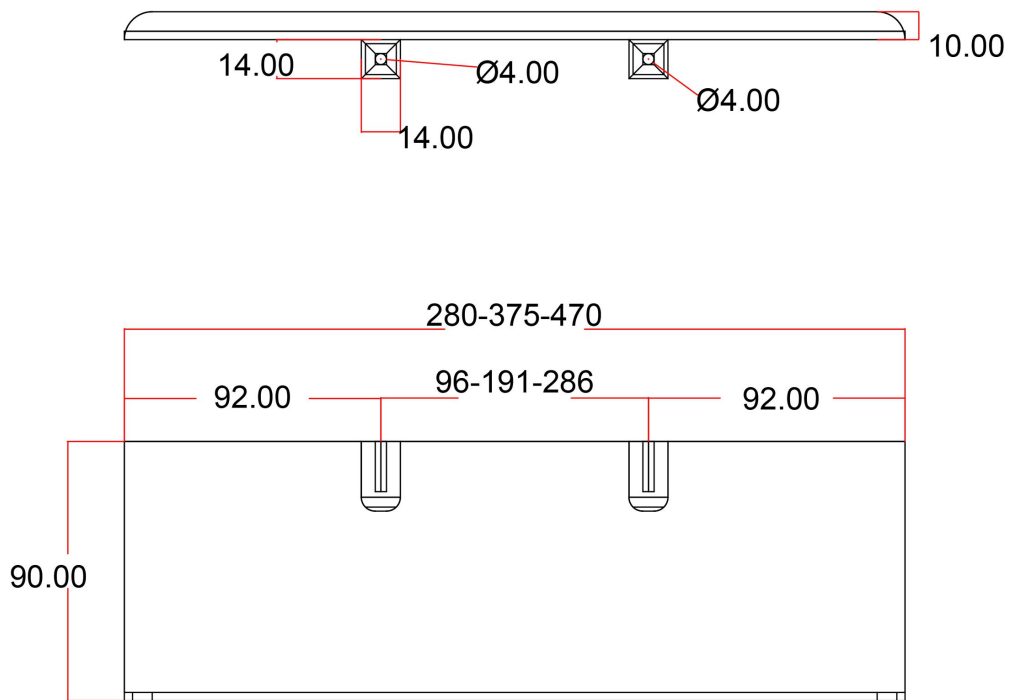

DATASHEET

Image

General Information

Product:	89.0467
Description:	Flat Towel Shelf 470mm Charlton/ Rosano
Website Link:	(Click Here)
Product Type:	Clearance Towel Shelf
Brand:	Eastbrook Company
Colour:	Matt Black
Material:	Mild Steel
Width (mm):	470mm
Net Weight (kg):	0.55kg
Product Range:	Universal

Product Specifications

Warranty:	1 Year(s)
-----------	-----------

Drawing

Flat Towel Shelf Rosano / Charlton 280 / 375 / 470mm. Technical Drawing

Eastbrook 
Eastbrook Road, Gloucester GL4 3DB
Technical Helpline : 01452 317890
Mon - Fri / 8am - 5pm
Email : technical@eastbrookco.com