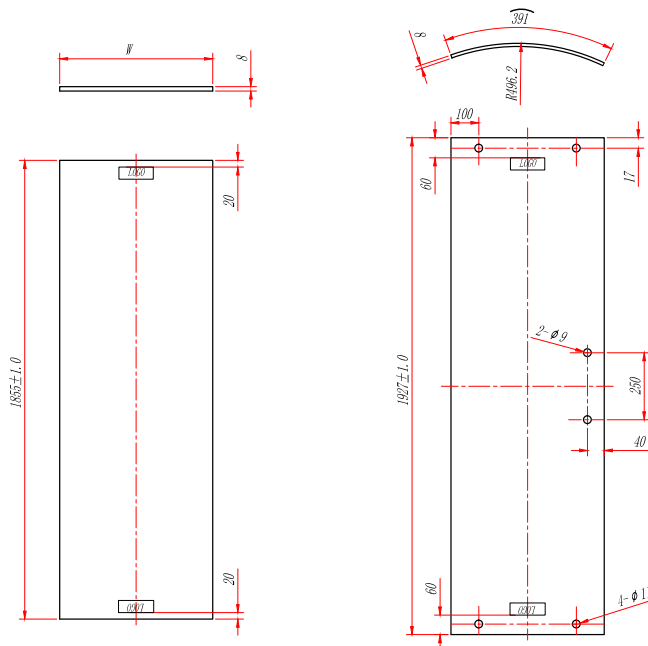

### Image

### General Information

Product:	69.0060
Description:	Corniche easy clean 900 quad
Website Link:	<a href="#">(Click Here)</a>
Product Type:	Quad Shower Enclosures
Brand:	Eastbrook Company
Colour:	Chrome
Material:	Tempered Glass
Height (mm):	1950mm
Width (mm):	900mm
Length (mm):	900mm
Net Weight (kg):	68kg
Product Range:	Corniche

### Product Specifications

Warranty:	10 Year(s)
Door opening (mm):	510mm
Easy Clean glass:	Yes
Finish:	Polished
Frameless:	No
Glass Thickness (mm):	8mm
Glass type:	Clear Glass
Waste Included:	No
Adjustment (mm):	865-900mm
Enclosure Size:	900x900

**Drawing**

Dimension	Fixed glass(Ø)
800X800X1950	174mm
900X900X1950	274mm
1000X1000X1950	374mm