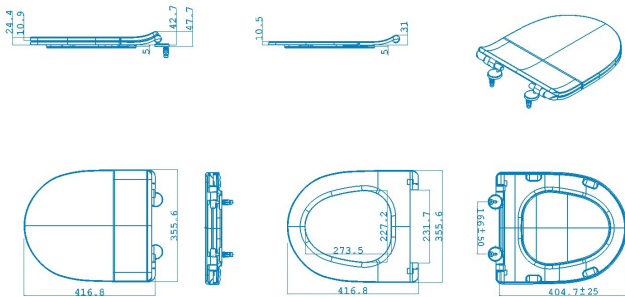

DATASHEET

Image

General Information

Product:	63.0016
Description:	Westmere soft close seat
Product Type:	Toilet Seat
Brand:	Eastbrook Company
Colour:	White
Height (mm):	477mm
Width (mm):	355.6mm
Length (mm):	416.8mm
Net Weight (kg) (kg):	2kg
Product Range:	Westmere

Product Specifications

Warranty:	1 Year(s)
-----------	-----------

Drawing

5000