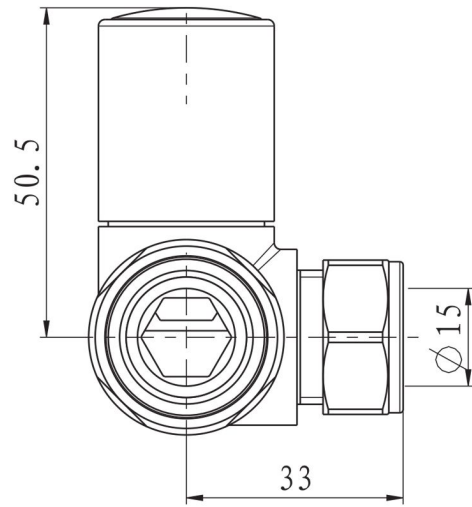

Corner Manual Radiator Valves (pair)

Technical Drawing

54.0048
54.0049
54.0050
54.0051
54.0052

Eastbrook 

Eastbrook Road, Gloucester GL4 3DB

Technical Helpline : 01452 317890

Mon - Fri / 8am - 5pm

Email : technical@eastbrookco.com