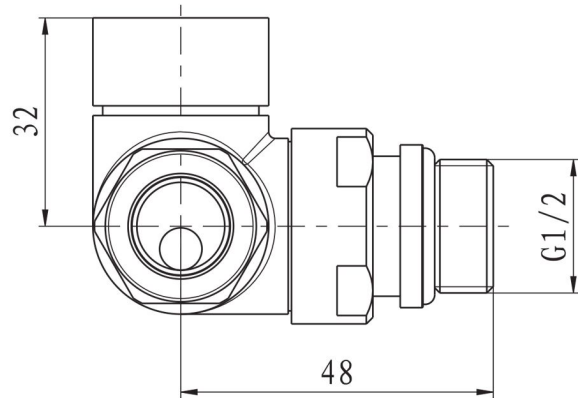

Corner Manual Radiator Valves (pair)

Technical Drawing

54.0048
54.0049
54.0050
54.0051
54.0052

Eastbrook 

Eastbrook Road, Gloucester GL4 3DB

Technical Helpline : 01452 317890

Mon - Fri / 8am - 5pm

Email : technical@eastbrookco.com