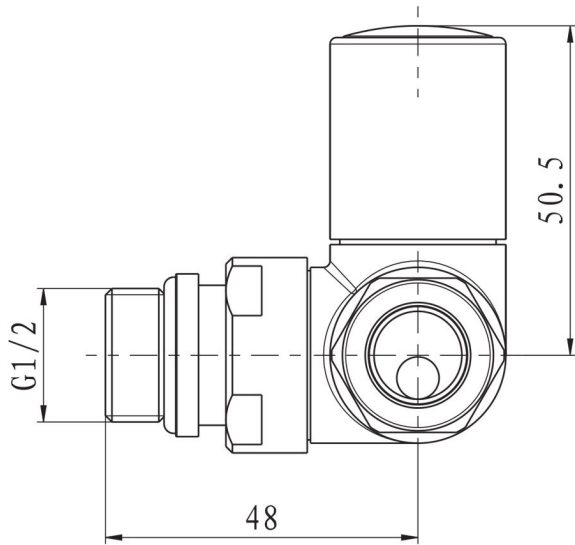

Corner Manual Radiator Valves (pair)

Technical Drawing

54.0048
54.0049
54.0050
54.0051
54.0052

Eastbrook 

Eastbrook Road, Gloucester GL4 3DB

Technical Helpline : 01452 317890

Mon - Fri / 8am - 5pm

Email : technical@eastbrookco.com