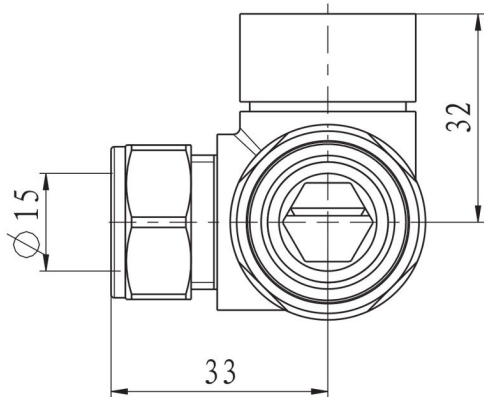

Corner Manual Radiator Valves (pair)

Technical Drawing

54.0048
54.0049
54.0050
54.0051
54.0052

Eastbrook 

Eastbrook Road, Gloucester GL4 3DB

Technical Helpline : 01452 317890

Mon - Fri / 8am - 5pm

Email : technical@eastbrookco.com